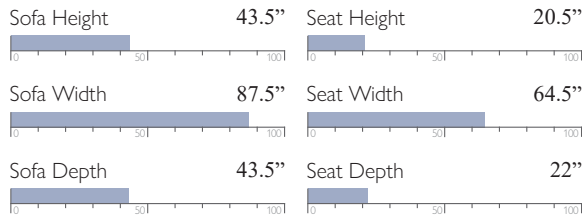

See reverse side for base options and dimensions.

RYSON COLLECTION | U850, L850, 8M5_

SOFA OPTIONS

Fabric	Leather
Manual Space Saver® U850RA4	Manual Space Saver® U850CA4
Power Space Saver® U850RP4	Power Space Saver® U850CP4
Power Space Saver® w/ Tilt Headrest U850RZ4	Power Space Saver® w/ Tilt Headrest U850CZ4

MEASUREMENTS:

LOVESEAT OPTIONS

Fabric	Leather
Manual Space Saver® L850RA4	Manual Space Saver® L850CA4
Manual Space Saver® w/ Console L850RC4	Manual Space Saver® w/ Console L850CC4
Manual Rocker w/ Console L850RC7	Manual Rocker w/ Console L850CC7
Power Space Saver® L850RP4	Power Space Saver® L850CP4
Power Space Saver® w/ Console L850RQ4	Power Space Saver® w/ Console L850CQ4
Power Space Saver® w/ Tilt Headrest L850RZ4	Power Space Saver® w/ Tilt Headrest L850CZ4
Power Space Saver® w/ Console & Tilt Headrest L850RY4	Power Space Saver® w/ Console & Tilt Headrest L850CY4
Power Rocker w/ Console L850RQ7	Power Rocker w/ Console L850CQ7
Power Rocker w/ Console & Tilt Headrest L850RY7	Power Rocker w/ Console & Tilt Headrest L850CY7