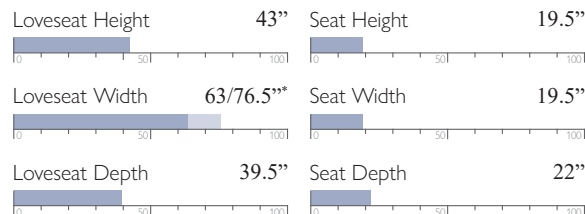

MEASUREMENTS:

LOVESEAT OPTIONS

Fabric	Leather
Manual Space Saver® L850RA4	Manual Space Saver® L850CA4
Manual Space Saver® w/ Console L850RC4	Manual Space Saver® w/ Console L850CC4
Manual Rocker w/ Console L850RC7	Manual Rocker w/ Console L850CC7
Power Space Saver® L850RP4	Power Space Saver® L850CP4
Power Space Saver® w/ Console L850RQ4	Power Space Saver® w/ Console L850CQ4
Power Space Saver® w/ Tilt Headrest L850RZ4	Power Space Saver® w/ Tilt Headrest L850CZ4
Power Space Saver® w/ Console & Tilt Headrest L850RY4	Power Space Saver® w/ Console & Tilt Headrest L850CY4
Power Rocker w/ Console L850RQ7	Power Rocker w/ Console L850CQ7
Power Rocker w/ Console & Tilt Headrest L850RY7	Power Rocker w/ Console & Tilt Headrest L850CY7

MEASUREMENTS:

*Console adds 13" to width measurement.

RECLINER OPTIONS

Fabric	Leather
Space Saver® 8M54	Space Saver® 8M54LU
Power Space Saver® 8MP54	Power Space Saver® 8MP54LU
Swivel Glider 8M55	Swivel Glider 8M55LU
Power Swivel Glider 8MP55	Power Swivel Glider 8MP55LU
Rocker 8M57	Rocker 8M57LU
Power Rocker 8MP57	Power Rocker 8MP57LU