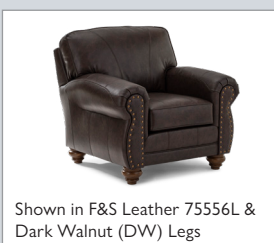

NOBLE CHAIR | C64\_

Shown in Leather Match (C64\_LU) 71669LU  
 Finish in Espresso (E) Legs  
 Back Cushions: Semi-Attached  
 Seat Cushions: Loose

**BASE OPTIONS**

Stationary Chair:

C64_LU	Leather
FSC64DWLU	Field & Stream Leather

**FINISH OPTIONS**

Shown in F&S Leather 75556L & Dark Walnut (DW) Legs

**MEASUREMENTS**

Chair Height.....	38 1/2"
Chair Width.....	41"
Chair Depth.....	39"
Seat Height.....	21"
Seat Width.....	21 1/2"
Seat Depth.....	21 1/2"

### BASE OPTIONS

Stationary Loveseat:

L64_LU	Leather
FSL64DWLU	Field & Stream Leather