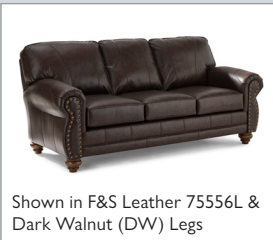

FINISH OPTIONS

Shown in F&S Leather 75556L & Dark Walnut (DW) Legs

MEASUREMENTS

Sofa Height ..... 38 1/2"
Sofa Width ..... 83 1/2"
Sofa Depth ..... 39"

Seat Height ..... 21"
Seat Width ..... 64"
Seat Depth ..... 21 1/2"

All measurements approximate.

FEATURES

Custom Comfort

Coil Spring Cushion

F&S | 75556L Leather and Dark Walnut Legs.

Pillows sold separately