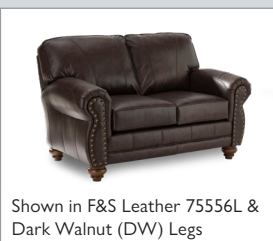

FINISH OPTIONS

Shown in F&S Leather 75556L & Dark Walnut (DW) Legs

MEASUREMENTS

Loveseat Height ..... 38 1/2"
Loveseat Width ..... 62 1/2"
Loveseat Depth ..... 39"

Seat Height ..... 21"
Seat Width ..... 42"
Seat Depth ..... 21 1/2"

All measurements approximate.

FEATURES

Custom Comfort

Coil Spring Cushion

F&S | 75556L Leather and Dark Walnut Legs.

Pillows sold separately