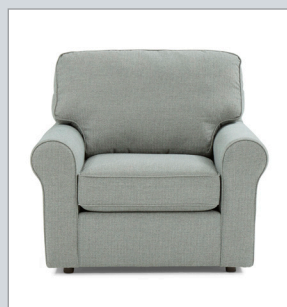

CONSTRUCTION

- Durable kiln-dried hardwood frame parts heavily reinforced with bolts, screws, glue, corner blocks, and staples.
- Truss plates ensure the strongest frame construction.
- Individually heat-tempered sinuous wire springs tied with cross wires.
- Extra thick, high-grade, high density foam with back filled premium cushioning fibers.
- Detailed application of a variety of superior leg finishes
- Fast turn around with solid comfort, custom built in days, not weeks

 *Actually* **MADE IN THE USA** 
OF DOMESTIC & GLOBALLY SOURCED COMPONENTS.

HANWAY CHAIR | C50_

Shown in Fabric 18512B
 Back Cushion: Semi-Attached
 Seat Cushion: Loose

BASE OPTIONS

Stationary Chair:	
C50	Club Chair
Swivel Chair:	
C50SW	Swivel Chair

Shown in Fabric 21146

MEASUREMENTS

Chair Height.....	37"
Chair Width.....	41"
Chair Depth.....	40 1/2"
Seat Height.....	19 1/2"
Seat Width.....	24 1/2"
Seat Depth.....	23 1/2"

All measurements approximate.

FEATURES

Custom Comfort

Matching Ottoman F21

HANWAY SOFA | S50_

Shown in Fabric 18512B & Pillows 30242

Back Cushion: Semi-Attached
Seat Cushion: Loose

BASE OPTIONS

Stationary & Sleeper Sofa: