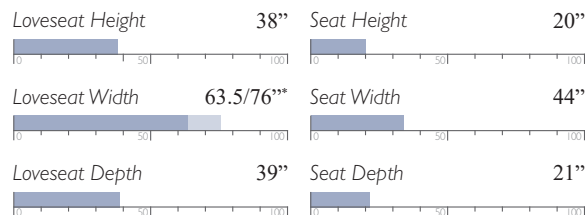

MEASUREMENTS:

LOVESEAT OPTIONS

Fabric	Leather
Manual Space Saver® L760RA4	Manual Space Saver® L760CA4
Manual Space Saver® w/ Console L760RC4	Manual Space Saver® w/ Console L760CC4
Manual Rocker w/ Console L760RC7	Manual Rocker w/ Console L760CC7
Power Space Saver® L760RP4	Power Space Saver® L760CP4
Power Space Saver® w/ Console L760RQ4	Power Space Saver® w/ Console L760CQ4
Power Rocker w/ Console L760RQ7	Power Rocker w/ Console L760CQ7

MEASUREMENTS:

*Console adds 13" to width measurement.

RECLINER OPTIONS

Fabric	Leather
Power Lift Recliner 8NW11	Power Lift Recliner 8NW11LU/LV
Space Saver® 8NW14	Space Saver® 8NW14LU/LV
Power Space Saver® 8NP14	Power Space Saver® 8NP14LU/LV
Swivel Glider 8NW15	Swivel Glider 8NW15LU/LV
Power Swivel Glider 8NP15	Power Swivel Glider 8NP15LU/LV
Rocker 8NW17	Rocker 8NW17LU/LV
Power Rocker 8NP17	Power Rocker 8NP17LU/LV

MEASUREMENTS: