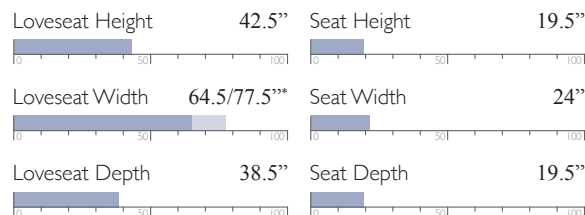

## MEASUREMENTS:

## LOVESEAT OPTIONS

Manual Space Saver®  
L490RA4

Manual Space Saver® w/ Console  
L490RC4

Manual Rocker w/ Console  
L490RC7

Power Space Saver®  
L490RP4

Power Space Saver® w/ Console  
L490RQ4

Power Space Saver® w/ Tilt Headrest  
L490RZ4

## MEASUREMENTS:

\*Console adds 13" to width measurement.