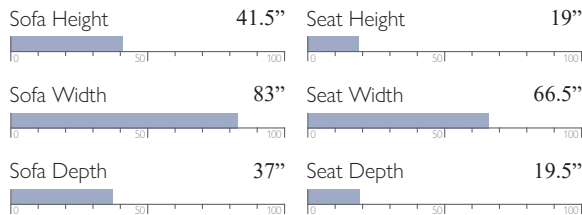

MEASUREMENTS:

Fabric