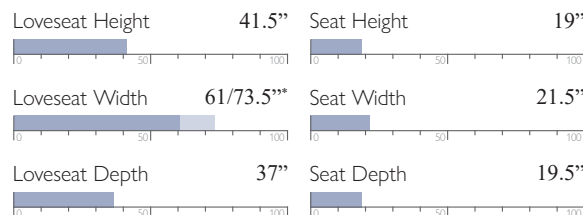

MEASUREMENTS:

Fabric

LOVESEAT OPTIONS

Leather	Fabric
Manual Space Saver® L420CA4	Manual Space Saver® L420RA4
Manual Space Saver® w/ Console L420CC4	Manual Space Saver® w/ Console L420RC4
Manual Rocker w/ Console L420CC7	Manual Rocker w/ Console L420RC7
Power Space Saver® L420CP4	Power Space Saver® L420RP4
Power Space Saver® w/ Console L420CQ4	Power Space Saver® w/ Console L420RQ4
Power Space Saver® w/ Tilt Headrest L420CZ4	Power Space Saver® w/ Tilt Headrest L420RZ4
Power Space Saver® w/ Console & Tilt Headrest L420CY4	Power Space Saver® w/ Console & Tilt Headrest L420RY4
Power Rocker w/ Console L420CQ7	Power Rocker w/ Console L420RQ7
Power Rocker w/ Console & Tilt Headrest L420CY7	Power Rocker w/ Console & Tilt Headrest L420RY7

MEASUREMENTS:

*Console adds 13" to width measurement.

RECLINER OPTIONS

Leather	Fabric
Space Saver® 4N24LU	Space Saver® 4N24
Power Space Saver® 4NP24LU	Power Space Saver® 4NP24
Swivel Glider 4N25LU	Swivel Glider 4N25
Power Swivel Glider 4NP25LU	Power Swivel Glider 4NP25
Rocker 4N27LU	Rocker 4N27
Power Rocker 4NP27LU	Power Rocker 4NP27