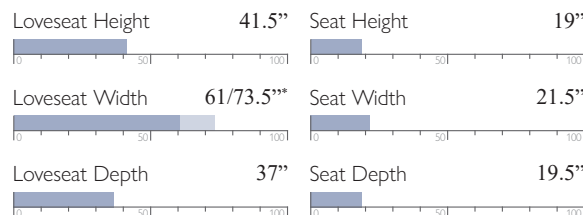

MEASUREMENTS:

Leather

LOVESEAT OPTIONS

Fabric	Leather
Manual Space Saver® L420RA4	Manual Space Saver® L420CA4
Manual Space Saver® w/ Console L420RC4	Manual Space Saver® w/ Console L420CC4
Manual Rocker w/ Console L420RC7	Manual Rocker w/ Console L420CC7
Power Space Saver® L420RP4	Power Space Saver® L420CP4
Power Space Saver® w/ Console L420RQ4	Power Space Saver® w/ Console L420CQ4
Power Space Saver® w/ Tilt Headrest L420RZ4	Power Space Saver® w/ Tilt Headrest L420CZ4
Power Space Saver® w/ Console & Tilt Headrest L420RY4	Power Space Saver® w/ Console & Tilt Headrest L420CY4
Power Rocker w/ Console L420RQ7	Power Rocker w/ Console L420CQ7
Power Rocker w/ Console & Tilt Headrest L420RY7	Power Rocker w/ Console & Tilt Headrest L420CY7

MEASUREMENTS:

*Console adds 13" to width measurement.

RECLINER OPTIONS

Fabric	Leather
Space Saver® 4N24	Space Saver® 4N24LU
Power Space Saver® 4NP24	Power Space Saver® 4NP24LU
Swivel Glider 4N25	Swivel Glider 4N25LU
Power Swivel Glider 4NP25	Power Swivel Glider 4NP25LU
Rocker 4N27	Rocker 4N27LU
Power Rocker 4NP27	Power Rocker 4NP27LU