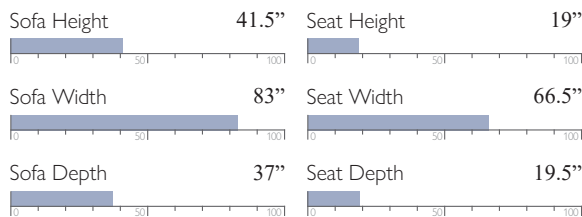

MEASUREMENTS:

Leather