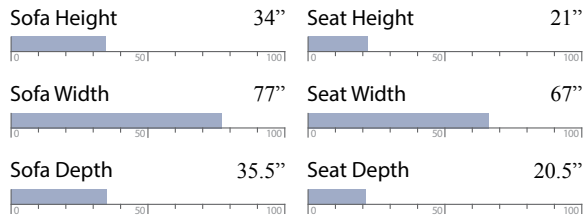

Full Sleeper Sofa w/ Memory Foam
S13MF_

CHAIR & A HALF OPTIONS

Twin Sleeper Chair
C13T_

Twin Sleeper Chair w/ Memory Foam
C13MT_

Chair & A Half
C13H_

MEASUREMENTS:

MEASUREMENTS:

MEASUREMENTS:

Innerspring

- Comfortable 5.25" mattress features VertiCoil® innersprings for superior support all the way to the edge
- Encourages proper posture, redistributes weight evenly, and relieves pressure points
- Coils are stress-relieved for durability and consistency
- Mattress offers a dynamic response to natural body movements