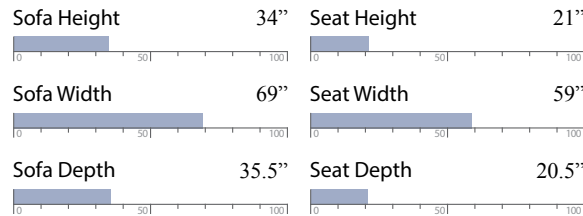

Full Sleeper Sofa w/ Memory Foam
S13MF_

CHAIR & A HALF OPTIONS

Twin Sleeper Chair
C13T_

Twin Sleeper Chair w/ Memory Foam
C13MT_

Chair & A Half
C13H_

MEASUREMENTS:

MEASUREMENTS:

MEASUREMENTS:

Innerspring

- Comfortable 5.25" mattress features VertiCoil® innersprings for superior support all the way to the edge
- Encourages proper posture, redistributes weight evenly, and relieves pressure points
- Coils are stress-relieved for durability and consistency
- Mattress offers a dynamic response to natural body movements