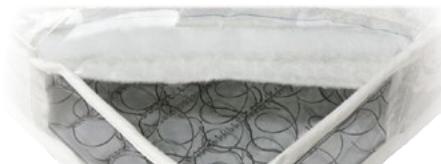

Full Sleeper Sofa w/ Memory Foam
S13MF_

CHAIR & A HALF OPTIONS

Twin Sleeper Chair
C13T_

Twin Sleeper Chair w/ Memory Foam
C13MT_

Chair & A Half
C13H_

MEASUREMENTS:

MEASUREMENTS:

MEASUREMENTS:

Innerspring

- Comfortable 5.25" mattress features VertiCoil® innersprings for superior support all the way to the edge
- Encourages proper posture, redistributes weight evenly, and relieves pressure points
- Coils are stress-relieved for durability and consistency
- Mattress offers a dynamic response to natural body movements

Memory Flex

- 5" mattress conforms to your body contours
- Breathes, dispersing heat and moisture to help you sleep better
- Encourages proper posture, redistributes weight evenly, and relieves pressure points
- Unique recovering memory foam slowly springs back into shape
- Hypoallergenic