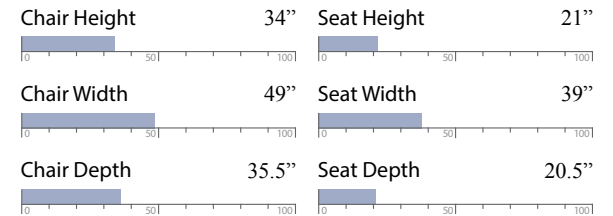

Full Sleeper Sofa w/ Memory Foam
S13MF_

CHAIR & A HALF OPTIONS

Twin Sleeper Chair
C13T_

Twin Sleeper Chair w/ Memory Foam
C13MT_

Chair & A Half
C13H_

MEASUREMENTS:

MEASUREMENTS:

MEASUREMENTS:

Innerspring

- Comfortable 5.25" mattress features VertiCoil® innersprings for superior support all the way to the edge
- Encourages proper posture, redistributes weight evenly, and relieves pressure points
- Coils are stress-relieved for durability and consistency
- Mattress offers a dynamic response to natural body movements