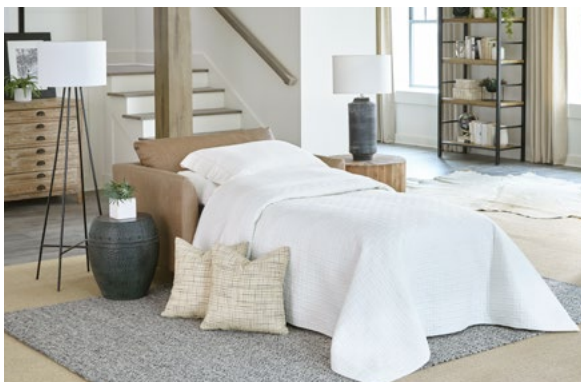

BAYMENT COLLECTION | S13_, C13_

The Bayment Collection features a wide array of sleeper choices, including a sofa available as a queen or full size, and a twin size chair and a half. This ensures an option that will fit any home and is perfect for that individual who loves to entertain or is a great addition for any vacation home. This versatile collection allows for entertaining and relaxation during the day, and easily transforms to a deep-sleep comfortable bed for overnight stays. Loose back cushions are filled with plush pillow fibers and feature zipper access for easy adjustments, and allows for that “new-look” for years to come.

OVER 700+ COVER OPTIONS:

Fabric
All units feature two pillows standard; any fabric (Pillow 6)

STANDARD:

AVAILABLE WOOD FINISHES:

FEATURES & CONSTRUCTION DETAILS

1. Custom Comfort provides zipper access to cushioning fiber in backs
2. Backs filled with proprietary cushioning fiber blend maximizes comfort & resiliency
3. Durable kiln-dried hardwood frame parts heavily reinforced with bolts, screws, glue, corner blocks and staples.
4. No-sag seat springs with no-squeak spring clips
5. Reversible high grade, high density seat foam cushions

Innerspring

- Comfortable 5.25" mattress features VertiCoil® innersprings for superior support all the way to the edge
- Encourages proper posture, redistributes weight evenly, and relieves pressure points
- Coils are stress-relieved for durability and consistency
- Mattress offers a dynamic response to natural body movements

Memory Flex

- 5" mattress conforms to your body contours
- Breathes, dispersing heat and moisture to help you sleep better
- Encourages proper posture, redistributes weight evenly, and relieves pressure points
- Unique recovering memory foam slowly springs back into shape
- Hypoallergenic