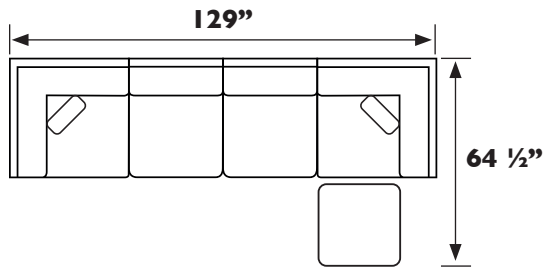

JELSEA SECTIONAL

SEE BACK FOR DETAILS

MADE IN THE

USA
*Made in the USA of domestic & globally sourced components.

Best
HOME FURNISHINGS

JELSEA SECTIONAL

M23W - Wedge*

UNIT	SEAT
H: 36"	H: 20"
W: 35"	W: 22"
D: 35"	D: 22"

M23AC - Armless Chair

UNIT	SEAT
H: 36"	H: 20"
W: 29 1/2"	W: 29 1/2"
D: 35"	D: 20"

M23F - Matching Ottoman

UNIT
H: 20"
W: 29 1/2"
D: 29 1/2"

Scan with your smart device's camera to learn more!

All measurements are approximate.
*Comes with one pillow in choice of fabric, pillow 4