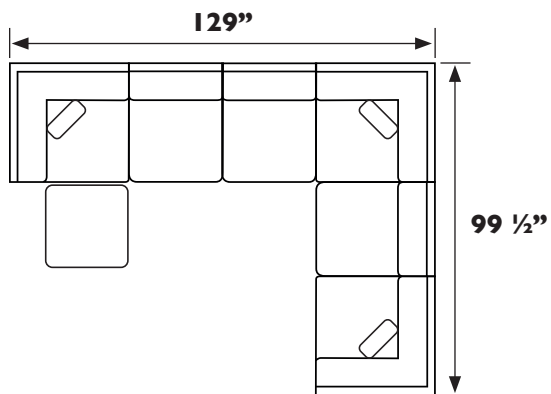

JELSEA SECTIONAL

SEE BACK FOR DETAILS

MADE IN THE

USA
*Made in the USA of domestic & globally sourced components.

Best
HOME FURNISHINGS

JELSEA SECTIONAL

M23W - Wedge*

UNIT	SEAT
H: 36"	H: 20"
W: 35"	W: 22"
D: 35"	D: 22"

M23AC - Armless Chair

UNIT	SEAT
H: 36"	H: 20"
W: 29 1/2"	W: 29 1/2"
D: 35"	D: 20"

M23F - Matching Ottoman

UNIT
H: 20"
W: 29 1/2"
D: 29 1/2"

Scan with your smart device's camera to learn more!

All measurements are approximate.
*Comes with one pillow in choice of fabric, pillow 4