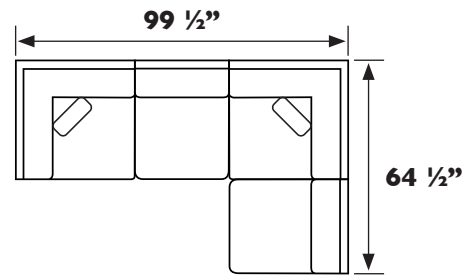

JELSEA SECTIONAL

SEE BACK FOR DETAILS

MADE IN THE

USA
*Made in the USA of domestic & globally sourced components.

Best
HOME FURNISHINGS

JELSEA SECTIONAL

M23W - Wedge*

UNIT	SEAT
H: 36"	H: 20"
W: 35"	W: 22"
D: 35"	D: 22"

M23AC - Armless Chair

UNIT	SEAT
H: 36"	H: 20"
W: 29 1/2"	W: 29 1/2"
D: 35"	D: 20"

M23F - Matching Ottoman

UNIT
H: 20"
W: 29 1/2"
D: 29 1/2"

Scan with your smart device's camera to learn more!

All measurements are approximate.
*Comes with one pillow in choice of fabric, pillow 4