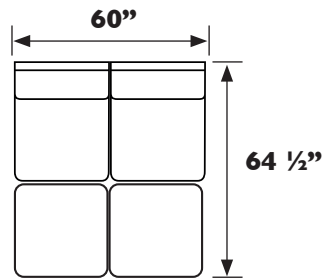

JELSEA SECTIONAL

SEE BACK FOR DETAILS

MADE IN THE

USA
*Made in the USA of domestic & globally sourced components.

Best
HOME FURNISHINGS

JELSEA SECTIONAL

M23W - Wedge*

UNIT	SEAT
H: 36"	H: 20"
W: 35"	W: 22"
D: 35"	D: 22"

M23AC - Armless Chair

UNIT	SEAT
H: 36"	H: 20"
W: 29 1/2"	W: 29 1/2"
D: 35"	D: 20"

M23F - Matching Ottoman

UNIT
H: 20"
W: 29 1/2"
D: 29 1/2"

Scan with your smart device's camera to learn more!

All measurements are approximate.
*Comes with one pillow in choice of fabric, pillow 4