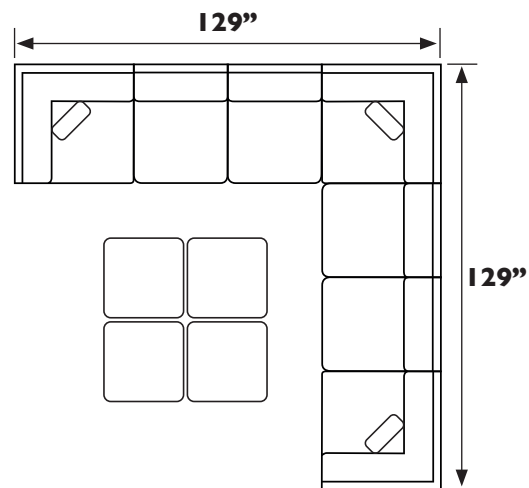

JELSEA SECTIONAL

SEE BACK FOR DETAILS

MADE IN THE

USA
*Made in the USA of domestic & globally sourced components.

Best
HOME FURNISHINGS

JELSEA SECTIONAL

M23W - Wedge*

UNIT	SEAT
H: 36"	H: 20"
W: 35"	W: 22"
D: 35"	D: 22"

M23AC - Armless Chair

UNIT	SEAT
H: 36"	H: 20"
W: 29 1/2"	W: 29 1/2"
D: 35"	D: 20"

M23F - Matching Ottoman

UNIT
H: 20"
W: 29 1/2"
D: 29 1/2"

Scan with your smart device's camera to learn more!

All measurements are approximate.
*Comes with one pillow in choice of fabric, pillow 4