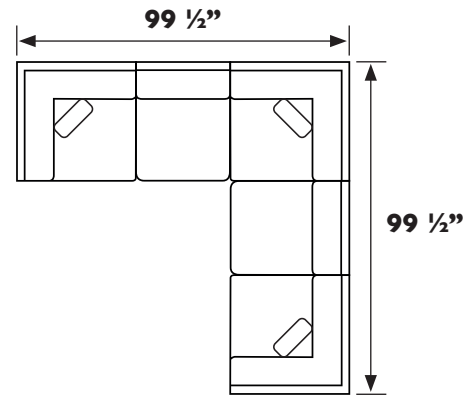

JELSEA SECTIONAL

SEE BACK FOR DETAILS

MADE IN THE

USA
*Made in the USA of domestic & globally sourced components.

Best
HOME FURNISHINGS

JELSEA SECTIONAL

M23W - Wedge*

UNIT	SEAT
H: 36"	H: 20"
W: 35"	W: 22"
D: 35"	D: 22"

M23AC - Armless Chair

UNIT	SEAT
H: 36"	H: 20"
W: 29 1/2"	W: 29 1/2"
D: 35"	D: 20"

M23F - Matching Ottoman

UNIT
H: 20"
W: 29 1/2"
D: 29 1/2"

Scan with your smart device's camera to learn more!

All measurements are approximate.
*Comes with one pillow in choice of fabric, pillow 4