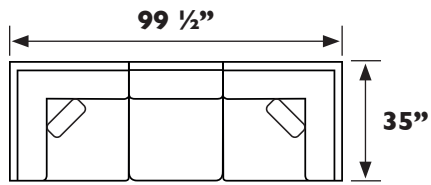

JELSEA SECTIONAL

SEE BACK FOR DETAILS

MADE IN THE

USA
*Made in the USA of domestic & globally sourced components.

Best
HOME FURNISHINGS

JELSEA SECTIONAL

M23W - Wedge*

UNIT	SEAT
H: 36"	H: 20"
W: 35"	W: 22"
D: 35"	D: 22"

M23AC - Armless Chair

UNIT	SEAT
H: 36"	H: 20"
W: 29 1/2"	W: 29 1/2"
D: 35"	D: 20"

M23F - Matching Ottoman

UNIT
H: 20"
W: 29 1/2"
D: 29 1/2"

Scan with your smart device's camera to learn more!

All measurements are approximate.
*Comes with one pillow in choice of fabric, pillow 4