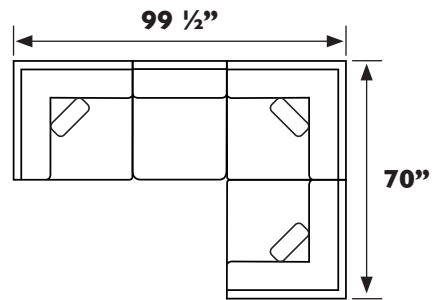

JELSEA SECTIONAL

SEE BACK FOR DETAILS

MADE IN THE

USA
*Made in the USA of domestic & globally sourced components.

Best
HOME FURNISHINGS

JELSEA SECTIONAL

M23W - Wedge*

UNIT	SEAT
H: 36"	H: 20"
W: 35"	W: 22"
D: 35"	D: 22"

M23AC - Armless Chair

UNIT	SEAT
H: 36"	H: 20"
W: 29 1/2"	W: 29 1/2"
D: 35"	D: 20"

M23F - Matching Ottoman

UNIT
H: 20"
W: 29 1/2"
D: 29 1/2"

Scan with your smart device's camera to learn more!

All measurements are approximate.
*Comes with one pillow in choice of fabric, pillow 4