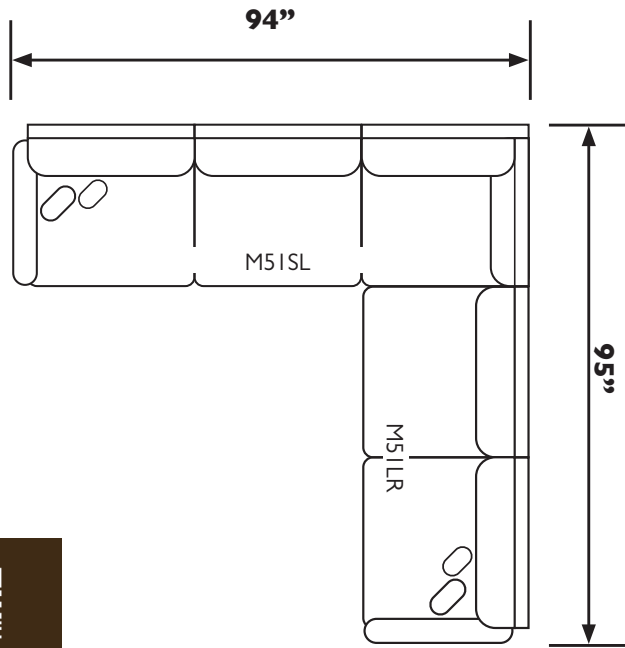

CAVERRA SECTIONAL

SEE BACK FOR DETAILS

MADE IN THE

USA
*Made in the USA of domestic & globally sourced components.

Best
HOME FURNISHINGS

CAVERRA SECTIONAL

M51SL_ - Sofa (Left Arm)*
 M51SR_ - Sofa (Right Arm)*

UNIT	SEAT
H: 36"	H: 20"
W: 94"	W: 70"
D: 41"	D: 23.5"

M51LL_ - Loveseat (Left Arm)*
 M51LR_ - Loveseat (Right Arm)*

UNIT	SEAT
H: 36"	H: 20"
W: 54"	W: 48"
D: 41"	D: 23.5"

M51CL_ - Chaise (Left Arm)*
 M51CR_ - Chaise (Right Arm)*

UNIT	SEAT
H: 36"	H: 20"
W: 31"	W: 24"
D: 66"	D: 47.5"

M51AL_ - Armless Loveseat

UNIT	SEAT
H: 36"	H: 20"
W: 48"	W: 48"
D: 41"	D: 23.5"

M51AC_ - Armless Chair

UNIT	SEAT
H: 36"	H: 20"
W: 24"	W: 24"
D: 41"	D: 23.5"

M51W_ - Wedge

UNIT	SEAT
H: 36"	H: 20"
W: 51"	W: 15.5 - 42.5"
D: 51"	D: 30.5"

Scan with your smart device's camera to learn more!

*Comes with two pillows in choice of fabric, pillow 16

All measurements are approximate.