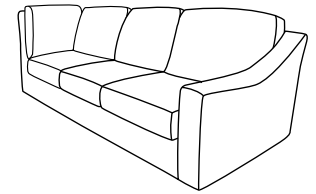

CAVERRA SECTIONAL

SEE BACK FOR DETAILS

MADE IN THE

USA
*Made in the USA of domestic & globally sourced components.

Best
HOME FURNISHINGS

CAVERRA SECTIONAL

M51SL_ - Sofa (Left Arm)*
 M51SR_ - Sofa (Right Arm)*

UNIT	SEAT
H: 36"	H: 20"
W: 94"	W: 70"
D: 41"	D: 23.5"

M51LL_ - Loveseat (Left Arm)*
 M51LR_ - Loveseat (Right Arm)*

UNIT	SEAT
H: 36"	H: 20"
W: 54"	W: 48"
D: 41"	D: 23.5"

M51CL_ - Chaise (Left Arm)*
 M51CR_ - Chaise (Right Arm)*

UNIT	SEAT
H: 36"	H: 20"
W: 31"	W: 24"
D: 66"	D: 47.5"

M51AL_ - Armless Loveseat

UNIT	SEAT
H: 36"	H: 20"
W: 48"	W: 48"
D: 41"	D: 23.5"

M51AC_ - Armless Chair

UNIT	SEAT
H: 36"	H: 20"
W: 24"	W: 24"
D: 41"	D: 23.5"

M51W_ - Wedge

UNIT	SEAT
H: 36"	H: 20"
W: 51"	W: 15.5 - 42.5"
D: 51"	D: 30.5"

Scan with your smart device's camera to learn more!

*Comes with two pillows in choice of fabric, pillow 16

All measurements are approximate.