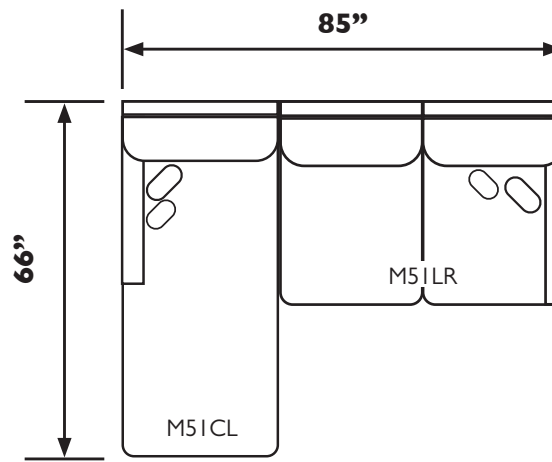

CAVERRA SECTIONAL

SEE BACK FOR DETAILS

MADE IN THE

USA
*Made in the USA of domestic & globally sourced components.

Best
HOME FURNISHINGS

CAVERRA SECTIONAL

M51SL_ - Sofa (Left Arm)*
 M51SR_ - Sofa (Right Arm)*

UNIT	SEAT
H: 36"	H: 20"
W: 94"	W: 70"
D: 41"	D: 23.5"

M51LL_ - Loveseat (Left Arm)*
 M51LR_ - Loveseat (Right Arm)*

UNIT	SEAT
H: 36"	H: 20"
W: 54"	W: 48"
D: 41"	D: 23.5"

M51CL_ - Chaise (Left Arm)*
 M51CR_ - Chaise (Right Arm)*

UNIT	SEAT
H: 36"	H: 20"
W: 31"	W: 24"
D: 66"	D: 47.5"

M51AL_ - Armless Loveseat

UNIT	SEAT
H: 36"	H: 20"
W: 48"	W: 48"
D: 41"	D: 23.5"

M51AC_ - Armless Chair

UNIT	SEAT
H: 36"	H: 20"
W: 24"	W: 24"
D: 41"	D: 23.5"

M51W_ - Wedge

UNIT	SEAT
H: 36"	H: 20"
W: 51"	W: 15.5 - 42.5"
D: 51"	D: 30.5"

Scan with your smart device's camera to learn more!

*Comes with two pillows in choice of fabric, pillow 16

All measurements are approximate.