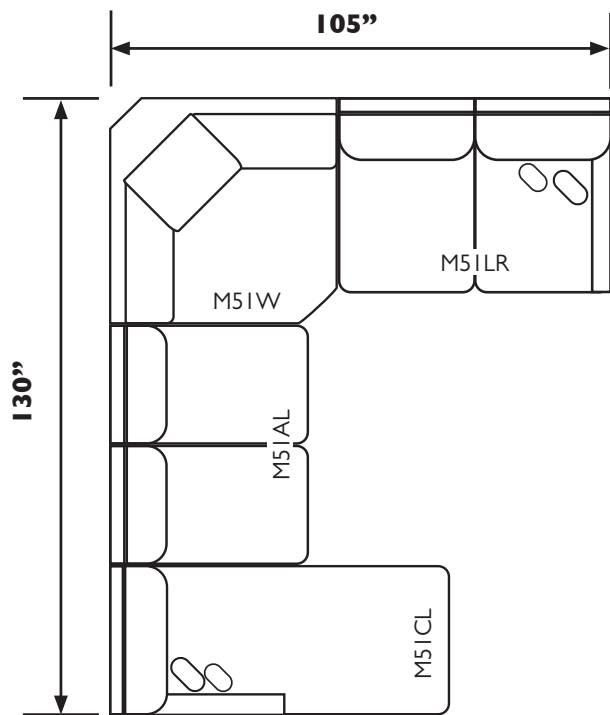

UNIT	SEAT
H: 36"	H: 20"
W: 94"	W: 70"
D: 41"	D: 23.5"

M51LL_ - Loveseat (Left Arm)*
 M51LR_ - Loveseat (Right Arm)*

UNIT	SEAT
H: 36"	H: 20"
W: 54"	W: 48"
D: 41"	D: 23.5"

M51CL_ - Chaise (Left Arm)*
 M51CR_ - Chaise (Right Arm)*

UNIT	SEAT
H: 36"	H: 20"
W: 31"	W: 24"
D: 66"	D: 47.5"

M51AL_ - Armless Loveseat

UNIT	SEAT
H: 36"	H: 20"
W: 48"	W: 48"
D: 41"	D: 23.5"

M51AC_ - Armless Chair

UNIT	SEAT
H: 36"	H: 20"
W: 24"	W: 24"
D: 41"	D: 23.5"

M51W_ - Wedge

UNIT	SEAT
H: 36"	H: 20"
W: 51"	W: 15.5 - 42.5"
D: 51"	D: 30.5"

Scan with your smart device's camera to learn more!

*Comes with two pillows in choice of fabric, pillow 16

All measurements are approximate.