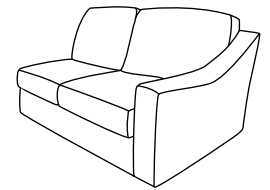

CAVERRA SECTIONAL

SEE BACK FOR DETAILS

MADE IN THE

USA
*Made in the USA of domestic & globally sourced components.

Best
HOME FURNISHINGS

CAVERRA SECTIONAL

M51SL_ - Sofa (Left Arm)*
 M51SR_ - Sofa (Right Arm)*

UNIT	SEAT
H: 36"	H: 20"
W: 94"	W: 70"
D: 41"	D: 23.5"

M51LL_ - Loveseat (Left Arm)*
 M51LR_ - Loveseat (Right Arm)*

UNIT	SEAT
H: 36"	H: 20"
W: 54"	W: 48"
D: 41"	D: 23.5"

M51CL_ - Chaise (Left Arm)*
 M51CR_ - Chaise (Right Arm)*

UNIT	SEAT
H: 36"	H: 20"
W: 31"	W: 24"
D: 66"	D: 47.5"

M51AL_ - Armless Loveseat

UNIT	SEAT
H: 36"	H: 20"
W: 48"	W: 48"
D: 41"	D: 23.5"

M51AC_ - Armless Chair

UNIT	SEAT
H: 36"	H: 20"
W: 24"	W: 24"
D: 41"	D: 23.5"

M51W_ - Wedge

UNIT	SEAT
H: 36"	H: 20"
W: 51"	W: 15.5 - 42.5"
D: 51"	D: 30.5"

Scan with your smart device's camera to learn more!

*Comes with two pillows in choice of fabric, pillow 16

All measurements are approximate.