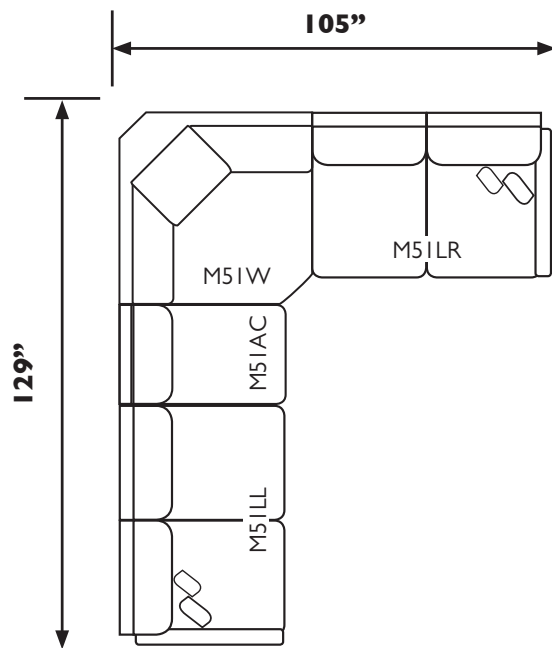

UNIT	SEAT
H: 36"	H: 20"
W: 94"	W: 70"
D: 41"	D: 23.5"

M51LL_ - Loveseat (Left Arm)*
 M51LR_ - Loveseat (Right Arm)*

UNIT	SEAT
H: 36"	H: 20"
W: 54"	W: 48"
D: 41"	D: 23.5"

M51CL_ - Chaise (Left Arm)*
 M51CR_ - Chaise (Right Arm)*

UNIT	SEAT
H: 36"	H: 20"
W: 31"	W: 24"
D: 66"	D: 47.5"

M51AL_ - Armless Loveseat

UNIT	SEAT
H: 36"	H: 20"
W: 48"	W: 48"
D: 41"	D: 23.5"

M51AC_ - Armless Chair

UNIT	SEAT
H: 36"	H: 20"
W: 24"	W: 24"
D: 41"	D: 23.5"

M51W_ - Wedge

UNIT	SEAT
H: 36"	H: 20"
W: 51"	W: 15.5 - 42.5"
D: 51"	D: 30.5"

Scan with your smart device's camera to learn more!

*Comes with two pillows in choice of fabric, pillow 16

All measurements are approximate.