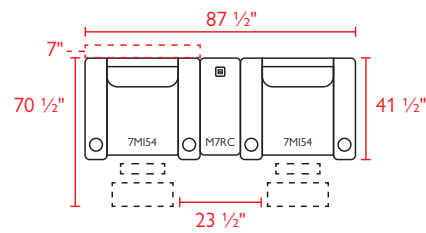

CAMEO THEATER SECTIONAL