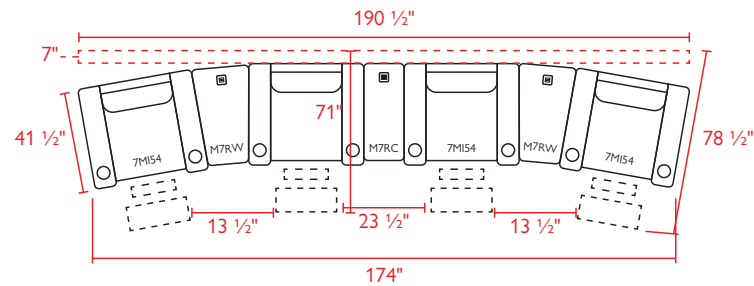

CAMEO THEATER SECTIONAL