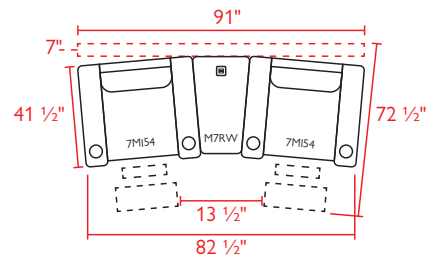

CAMEO THEATER SECTIONAL

SEE BACK FOR DETAILS

MADE IN THE

USA*

*Made in the USA of domestic & globally sourced components.

HOME FURNISHINGS

CAMEO THEATER SECTIONAL

7MI54 - Manual Recliner
featuring *Inside Handle*
7MP54 - Power Recliner
featuring *Toggle Buttons*

UNIT SEAT

H: 44 1/2" H: 20 1/2"
W: 39" W: 25"
D: 41 1/2" D: 20 1/2"

M7RC - Straight Console

UNIT
H: 24 1/2"
W: 11"
D: 31"

M7RW - Wedge Console

UNIT
H: 24 1/2"
W: 7 1/2" - 15"
D: 31"

ADDITIONAL FEATURES:

Both console options come with two built-in USB chargers.

All measurements are approximate.

Scan with your smart device's camera to learn more!