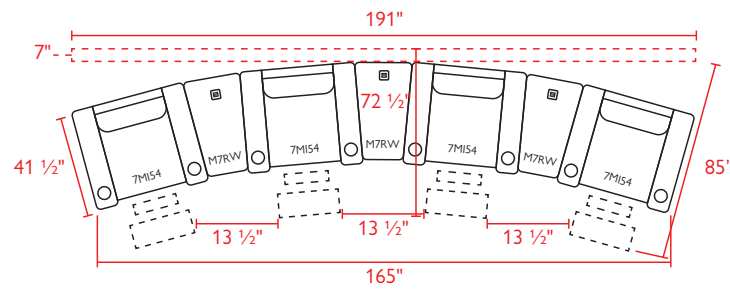

CAMEO THEATER SECTIONAL

SEE BACK FOR DETAILS

MADE IN THE

USA*

*Made in the USA of domestic & globally sourced components.

HOME FURNISHINGS

CAMEO THEATER SECTIONAL

7MI54 - Manual Recliner
featuring *Inside Handle*
7MP54 - Power Recliner
featuring *Toggle Buttons*

UNIT SEAT

H: 44 1/2" H: 20 1/2"
W: 39" W: 25"
D: 41 1/2" D: 20 1/2"

M7RC - Straight Console

UNIT
H: 24 1/2"
W: 11"
D: 31"

M7RW - Wedge Console

UNIT
H: 24 1/2"
W: 7 1/2" - 15"
D: 31"

ADDITIONAL FEATURES:

Both console options come with two built-in USB chargers.

All measurements are approximate.

Scan with your smart device's camera to learn more!