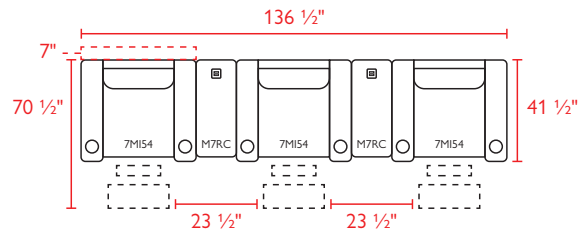

CAMEO THEATER SECTIONAL

SEE BACK FOR DETAILS

MADE IN THE

USA*

*Made in the USA of domestic & globally sourced components.

HOME FURNISHINGS

CAMEO THEATER SECTIONAL

7MI54 - Manual Recliner
featuring *Inside Handle*
7MP54 - Power Recliner
featuring *Toggle Buttons*

UNIT SEAT

H: 44 1/2" H: 20 1/2"
W: 39" W: 25"
D: 41 1/2" D: 20 1/2"

M7RC - Straight Console

UNIT
H: 24 1/2"
W: 11"
D: 31"

M7RW - Wedge Console

UNIT
H: 24 1/2"
W: 7 1/2" - 15"
D: 31"

ADDITIONAL FEATURES:

Both console options come with two built-in USB chargers.

All measurements are approximate.

Scan with your smart device's camera to learn more!