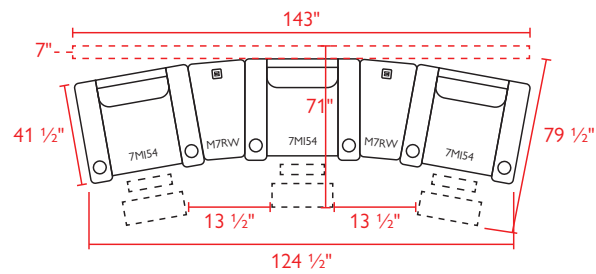

CAMEO THEATER SECTIONAL

SEE BACK FOR DETAILS

MADE IN THE

USA*

*Made in the USA of domestic & globally sourced components.

HOME FURNISHINGS

CAMEO THEATER SECTIONAL

7MI54 - Manual Recliner
featuring *Inside Handle*
7MP54 - Power Recliner
featuring *Toggle Buttons*

UNIT SEAT

H: 44 1/2" H: 20 1/2"
W: 39" W: 25"
D: 41 1/2" D: 20 1/2"

M7RC - Straight Console

UNIT
H: 24 1/2"
W: 11"
D: 31"

M7RW - Wedge Console

UNIT
H: 24 1/2"
W: 7 1/2" - 15"
D: 31"

ADDITIONAL FEATURES:

Both console options come with two built-in USB chargers.

All measurements are approximate.

Scan with your smart device's camera to learn more!