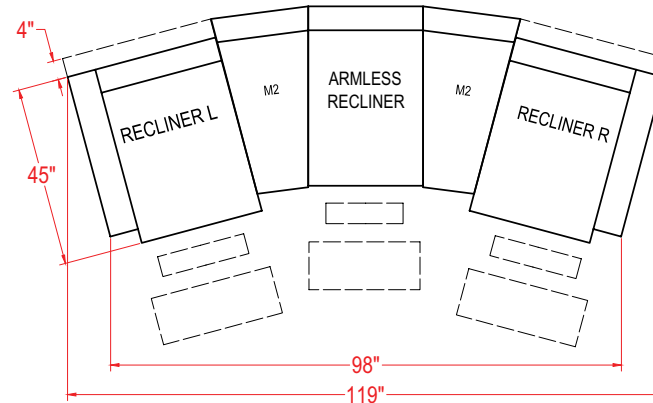

BRINLEY SECTIONAL

The Brinley Sectional is a limitless transitionally styled reclining sectional that is fit for those who love to have it their way. Choose to customize your sectional from 11 different pieces...choose from a large selection of Best's stylish covers. Each piece is an individual seat allowing for an infinite number of configurations. It will be utilizing a patented bracketing system that prevents the seats from separating on the floor. There are countless configurations to fit your home. Below are a few examples to get you started.