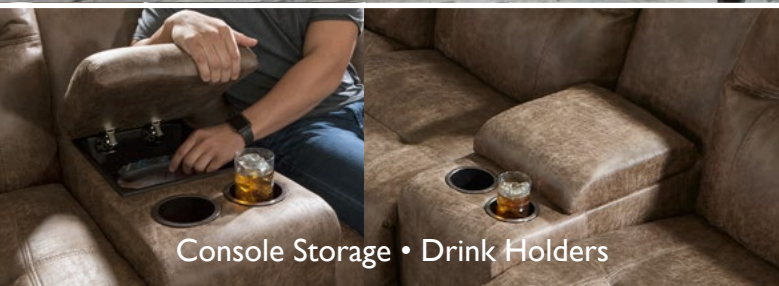

BRINLEY SECTIONAL

Console Storage • Drink Holders

MADE IN THE

USA*
*Made in the USA of domestic & globally sourced components.

Power Option
with USB Charger

Performa-Weave®
Chaise Lounges

Best
HOME FURNISHINGS

BRINLEY SECTIONAL

The Brinley Sectional is a limitless transitionally styled reclining sectional that is fit for those who love to have it their way. Choose to customize your sectional from 11 different pieces...choose from a large selection of Best's stylish covers. Each piece is an individual seat allowing for an infinite number of configurations. It will be utilizing a patented bracketing system that prevents the seats from separating on the floor. There are countless configurations to fit your home. Below are a few examples to get you started.

Scan with your smart device's camera to learn more!

Our patented bracketing system prevents the units from being shifted and separating apart.

Innovative seat cushion technology, called Performa Weave[®], is cooler, more durable and comfortable than standard foam.