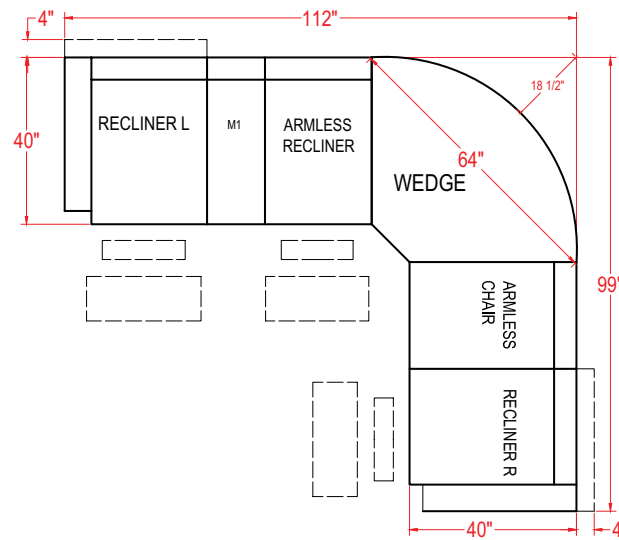

BRINLEY SECTIONAL

The Brinley Sectional is a limitless transitionally styled reclining sectional that is fit for those who love to have it their way. Choose to customize your sectional from 11 different pieces...choose from a large selection of Best's stylish covers. Each piece is an individual seat allowing for an infinite number of configurations. It will be utilizing a patented bracketing system that prevents the seats from separating on the floor. There are countless configurations to fit your home. Below are a few examples to get you started.