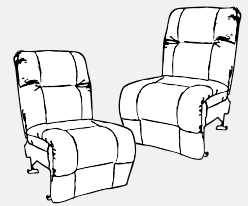

Corner Wedge - M700RW

Unit

H: 40"

W: 62 1/2"

D: 39"

Seat

H: 20"

W: 43"

D: 24"