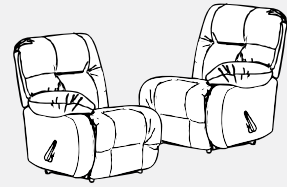

BRINLEY SECTIONAL

The Brinley Sectional is a limitless transitionally styled reclining sectional that is fit for those who love to have it their way. Choose to customize your sectional from 11 different pieces...choose from a large selection of Best's stylish covers. Each piece is an individual seat allowing for an infinite number of configurations. It will be utilizing a patented bracketing system that prevents the seats from separating on the floor. There are countless configurations to fit your home. Below are a few examples to get you started.

Available in your choice of fabric!

Manual Recliner (Left Arm) - M700R4L

Manual Recliner (Right Arm) - M700R4R

Power Recliner (Left Arm) - M700RP4L*

Power Recliner (Right Arm) - M700RP4R*

*Power features metallic push buttons w/ USB charger.

Unit

H: 40"

W: 32 1/2"

D: 40"

Seat

H: 20"

W: 21 1/2"

D: 22"

Armless Chair - M700RA

Armless Manual Recliner - M700R4A

Armless Power Recliner - M700RP4A*

*Power features hand wand.

Unit

H: 40"

W: 24"

D: 40"