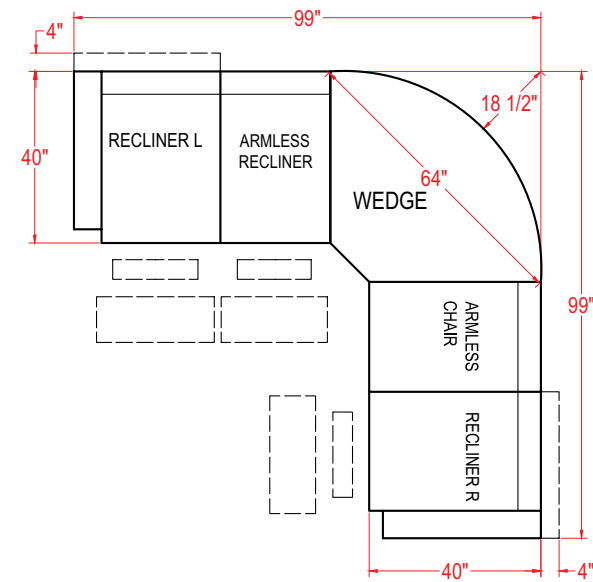

BRINLEY SECTIONAL

The Brinley Sectional is a limitless transitionally styled reclining sectional that is fit for those who love to have it their way. Choose to customize your sectional from 11 different pieces...choose from a large selection of Best's stylish covers. Each piece is an individual seat allowing for an infinite number of configurations. It will be utilizing a patented bracketing system that prevents the seats from separating on the floor. There are countless configurations to fit your home. Below are a few examples to get you started.