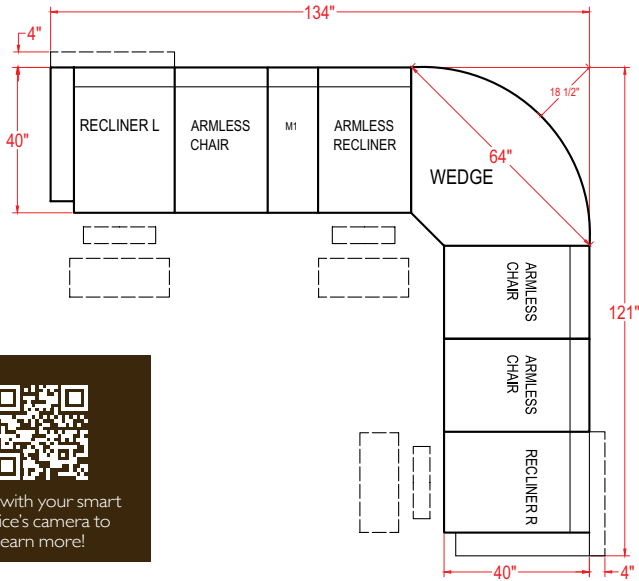

BRINLEY SECTIONAL

The Brinley Sectional is a limitless transitionally styled reclining sectional that is fit for those who love to have it their way. Choose to customize your sectional from 11 different pieces...choose from a large selection of Best's stylish covers. Each piece is an individual seat allowing for an infinite number of configurations. It will be utilizing a patented bracketing system that prevents the seats from separating on the floor. There are countless configurations to fit your home. Below are a few examples to get you started.