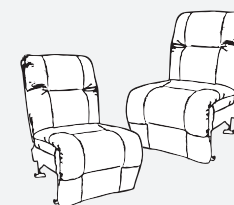

BRINLEY SECTIONAL

The Brinley Sectional is a limitless transitionally styled reclining sectional that is fit for those who love to have it their way. Choose to customize your sectional from 11 different pieces...choose from a large selection of Best's stylish covers. Each piece is an individual seat allowing for an infinite number of configurations. It will be utilizing a patented bracketing system that prevents the seats from separating on the floor. There are countless configurations to fit your home. Below are a few examples to get you started.

Innovative seat cushion technology, called Performa Weave®, is cooler, more durable and comfortable than standard foam.

Our patented bracketing system prevents the units from being shifted and separating apart.

Available in your choice of fabric!

Manual Recliner (Left Arm) - M700R4L
Manual Recliner (Right Arm) - M700R4R
Power Recliner (Left Arm) - M700RP4L*
Power Recliner (Right Arm) - M700RP4R*

*Power features metallic push buttons w/ USB charger.

Unit	Seat
H: 40"	H: 20"
W: 32 1/2"	W: 21 1/2"
D: 40"	D: 22"

Armless Chair - M700RA
Armless Manual Recliner - M700R4A
Armless Power Recliner - M700RP4A*

*Power features hand wand.

Unit	Seat
H: 40"	H: 20"
W: 24"	W: 23 1/2"
D: 40"	D: 22"