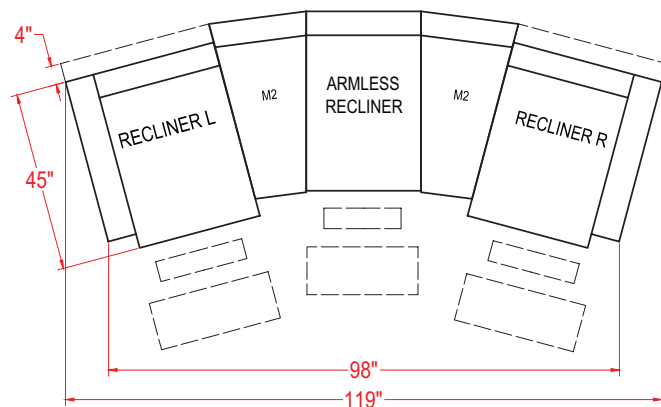

BRINLEY SECTIONAL

Console Storage • Drink Holders • Drawer Storage

MADE IN THE

USA*

*Made in the USA of domestic & globally sourced components.

Power Option
with USB Charger

Performa-Weave®
Chaise Lounges

Best
HOME FURNISHINGS

BRINLEY SECTIONAL

The Brinley Sectional is a limitless transitionally styled reclining sectional that is fit for those who love to have it their way. Choose to customize your sectional from 11 different pieces...choose from a large selection of Best's stylish covers. Each piece is an individual seat allowing for an infinite number of configurations. It will be utilizing a patented bracketing system that prevents the seats from separating on the floor. There are countless configurations to fit your home. Below are a few examples to get you started.

Unit	Seat
H: 40"	H: 20"
W: 32 1/2"	W: 21 1/2"
D: 40"	D: 22"

Armless Chair - M700RA
Armless Manual Recliner - M700R4A
Armless Power Recliner - M700RP4A*

*Power features hand wand.

Unit	Seat
H: 40"	H: 20"
W: 24"	W: 23 1/2"
D: 40"	D: 22"

Corner Wedge - M700RW

Unit	Seat
H: 40"	H: 20"
W: 62 1/2"	W: 43"
D: 39"	D: 24"

Console - M1RC
Console (Drawer) - M1RD

Unit
H: 35"
W: 13"
D: 35 1/2"

Wedge Console - M2RC

Unit
H: 35"
W: 20 1/2"
D: 35 1/2"

All measurements are approximate.