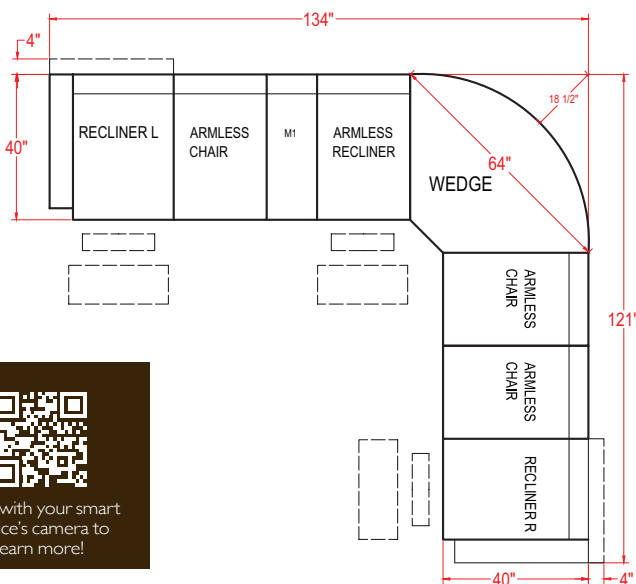

BRINLEY SECTIONAL

Console Storage • Drink Holders • Drawer Storage

MADE IN THE

USA*

*Made in the USA of domestic & globally sourced components.

Power Option
with USB Charger

Performa-Weave®
Chaise Lounges

Best
HOME FURNISHINGS

BRINLEY SECTIONAL

The Brinley Sectional is a limitless transitionally styled reclining sectional that is fit for those who love to have it their way. Choose to customize your sectional from 11 different pieces...choose from a large selection of Best's stylish covers. Each piece is an individual seat allowing for an infinite number of configurations. It will be utilizing a patented bracketing system that prevents the seats from separating on the floor. There are countless configurations to fit your home. Below are a few examples to get you started.

Unit	Seat
H: 40"	H: 20"
W: 32 1/2"	W: 21 1/2"
D: 40"	D: 22"

Armless Chair - M700RA
Armless Manual Recliner - M700R4A
Armless Power Recliner - M700RP4A*

*Power features hand wand.

Unit	Seat
H: 40"	H: 20"
W: 24"	W: 23 1/2"
D: 40"	D: 22"

Corner Wedge - M700RW

Unit	Seat
H: 40"	H: 20"
W: 62 1/2"	W: 43"
D: 39"	D: 24"

Console - M1RC
Console (Drawer) - M1RD

Unit
H: 35"
W: 13"
D: 35 1/2"

Wedge Console - M2RC

Unit
H: 35"
W: 20 1/2"
D: 35 1/2"

All measurements are approximate.