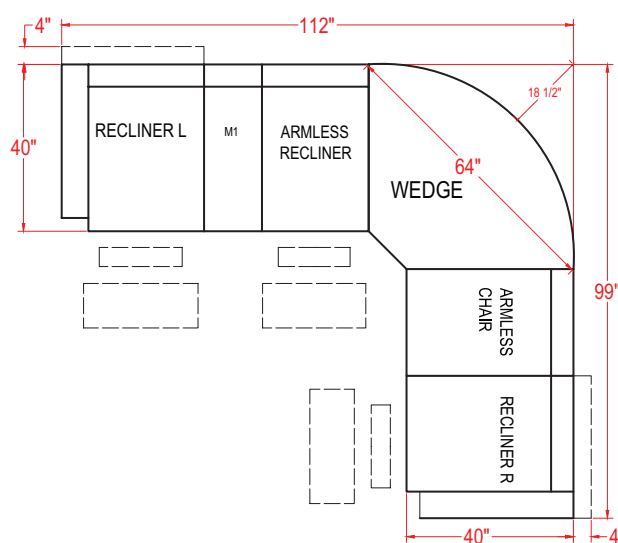

BRINLEY SECTIONAL

Console Storage • Drink Holders • Drawer Storage

MADE IN THE

USA*

*Made in the USA of domestic & globally sourced components.

Power Option
with USB Charger

Performa-Weave®
Chaise Lounges

Best
HOME FURNISHINGS

BRINLEY SECTIONAL

The Brinley Sectional is a limitless transitionally styled reclining sectional that is fit for those who love to have it their way. Choose to customize your sectional from 11 different pieces...choose from a large selection of Best's stylish covers. Each piece is an individual seat allowing for an infinite number of configurations. It will be utilizing a patented bracketing system that prevents the seats from separating on the floor. There are countless configurations to fit your home. Below are a few examples to get you started.

Unit	Seat
H: 40"	H: 20"
W: 32 1/2"	W: 21 1/2"
D: 40"	D: 22"

Armless Chair - M700RA
Armless Manual Recliner - M700R4A
Armless Power Recliner - M700RP4A*

*Power features hand wand.

Unit	Seat
H: 40"	H: 20"
W: 24"	W: 23 1/2"
D: 40"	D: 22"

Corner Wedge - M700RW

Unit	Seat
H: 40"	H: 20"
W: 62 1/2"	W: 43"
D: 39"	D: 24"

Console - M1RC
Console (Drawer) - M1RD

Unit
H: 35"
W: 13"
D: 35 1/2"

Wedge Console - M2RC

Unit
H: 35"
W: 20 1/2"
D: 35 1/2"

All measurements are approximate.