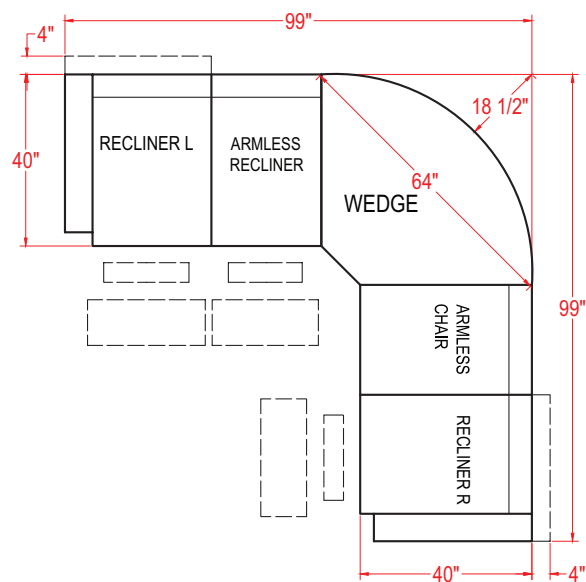

BRINLEY SECTIONAL

The Brinley Sectional is a limitless transitionally styled reclining sectional that is fit for those who love to have it their way. Choose to customize your sectional from 11 different pieces...choose from a large selection of Best's stylish covers. Each piece is an individual seat allowing for an infinite number of configurations. It will be utilizing a patented bracketing system that prevents the seats from separating on the floor. There are countless configurations to fit your home. Below are a few examples to get you started.

Unit	Seat
H: 40"	H: 20"
W: 32 1/2"	W: 21 1/2"
D: 40"	D: 22"

Armless Chair - M700RA
Armless Manual Recliner - M700R4A
Armless Power Recliner - M700RP4A*

*Power features hand wand.

Unit	Seat
H: 40"	H: 20"
W: 24"	W: 23 1/2"
D: 40"	D: 22"

Corner Wedge - M700RW

Unit	Seat
H: 40"	H: 20"
W: 62 1/2"	W: 43"
D: 39"	D: 24"

Console - M1RC
Console (Drawer) - M1RD

Unit
H: 35"
W: 13"
D: 35 1/2"

Wedge Console - M2RC

Unit
H: 35"
W: 20 1/2"
D: 35 1/2"

All measurements are approximate.