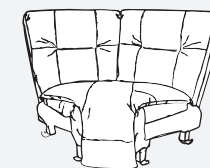

BRINLEY SECTIONAL

The Brinley Sectional is a limitless transitionally styled reclining sectional that is fit for those who love to have it their way. Choose to customize your sectional from 11 different pieces...choose from a large selection of Best's stylish covers. Each piece is an individual seat allowing for an infinite number of configurations. It will be utilizing a patented bracketing system that prevents the seats from separating on the floor. There are countless configurations to fit your home. Below are a few examples to get you started.

Available in your choice of fabric!

Manual Recliner (Left Arm) - M700R4L
Manual Recliner (Right Arm) - M700R4R
Power Recliner (Left Arm) - M700RP4L*
Power Recliner (Right Arm) - M700RP4R*

*Power features metallic push buttons w/ USB charger.

Unit	Seat
H: 40"	H: 20"
W: 32 1/2"	W: 21 1/2"
D: 40"	D: 22"

Armless Chair - M700RA
Armless Manual Recliner - M700R4A
Armless Power Recliner - M700RP4A*

*Power features hand wand.

Unit	Seat
H: 40"	H: 20"
W: 24"	W: 23 1/2"
D: 40"	D: 22"

Corner Wedge - M700RW

Unit	Seat
H: 40"	H: 20"
W: 62 1/2"	W: 43"
D: 39"	D: 24"

Console - M1RC
Console (Drawer) - M1RD

Unit
H: 35"
W: 13"
D: 35 1/2"

Wedge Console - M2RC

Unit
H: 35"
W: 20 1/2"
D: 35 1/2"

All measurements are approximate.