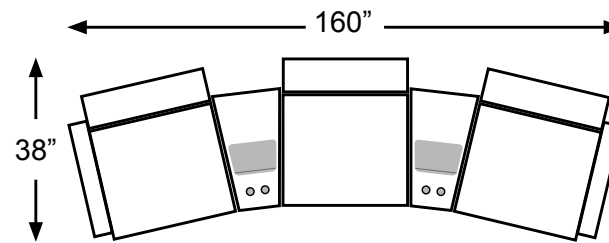

Family Theater Seating

Scan with your smart device's camera to learn more!

Cellphone use **NOT** prohibited during movie.

Features & Benefits

- Gravity operated, multi-position mechanisms for a smooth, controlled reclining motion
- Add the Power option with built-in USB charger for a quick, whisper-smooth recline at the push of a button
- Our patent pending bracketing system prevents the units from being shifted and separating apart.
- Exclusive PerformaWeave® chaise pad technology provides a cooler, more durable and comfortable seating experience
- The Space Saver® reclining mechanism allows for positioning of recliner at the closest proximity to the wall in the market
- Convenient removable backs for ease in handling
- Durable hardwood frames that are doweled, screwed and glued for long-lasting construction

Measurements are approximate

Fabric
Wedged Console - M2RC

Leather Match
Wedged Console - M2CC

Fabric
Armless Recliner - M760R4A
Power Armless - M760RP4A
Armless Chair - M760RA

Leather Match
Armless Recliner - M760C4A
Power Armless - M760CP4A
Armless Chair - M760CA

Fabric
Recliner (Left Arm) - M760R4L
Power (Left Arm) - M760RP4L
Recliner (Right Arm) - M760R4R
Power (Right Arm) - M760RP4R

Leather Match
Recliner (Left Arm) - M760C4L
Power (Left Arm) - M760CP4L
Recliner (Right Arm) - M760C4R
Power (Right Arm) - M760CP4R