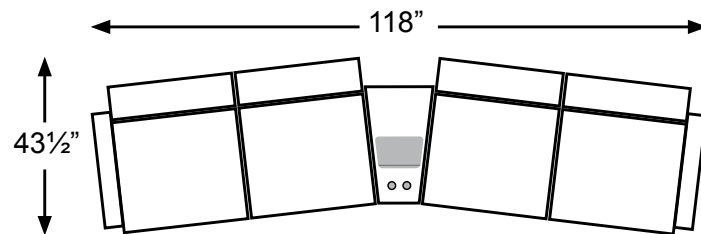

Features & Benefits

- Gravity operated, multi-position mechanisms for a smooth, controlled reclining motion
- Add the Power option with built-in USB charger for a quick, whisper-smooth recline at the push of a button
- Our patent pending bracketing system prevents the units from being shifted and separating apart.
- Exclusive PerformaWeave® chaise pad technology provides a cooler, more durable and comfortable seating experience
- The Space Saver® reclining mechanism allows for positioning of recliner at the closest proximity to the wall in the market
- Convenient removable backs for ease in handling
- Durable hardwood frames that are doweled, screwed and glued for long-lasting construction

Measurements are approximate

Fabric
Wedged Console - M2RC

Leather Match
Wedged Console - M2CC

Fabric
Armless Recliner - M760R4A
Power Armless - M760RP4A
Armless Chair - M760RA

Leather Match
Armless Recliner - M760C4A
Power Armless - M760CP4A
Armless Chair - M760CA

Fabric
Recliner (Left Arm) - M760R4L
Power (Left Arm) - M760RP4L
Recliner (Right Arm) - M760R4R
Power (Right Arm) - M760RP4R

Leather Match
Recliner (Left Arm) - M760C4L
Power (Left Arm) - M760CP4L
Recliner (Right Arm) - M760C4R
Power (Right Arm) - M760CP4R