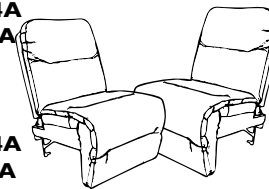

## Features & Benefits

- Gravity operated, multi-position mechanisms for a smooth, controlled reclining motion
- Add the Power option with built-in USB charger for a quick, whisper-smooth recline at the push of a button
- Our patent pending bracketing system prevents the units from being shifted and separating apart.
- Exclusive PerformaWeave® chaise pad technology provides a cooler, more durable and comfortable seating experience
- The Space Saver® reclining mechanism allows for positioning of recliner at the closest proximity to the wall in the market
- Convenient removable backs for ease in handling
- Durable hardwood frames that are doweled, screwed and glued for long-lasting construction

*Measurements are approximate*

**Fabric**  
Wedged Console - M2RC

**Leather Match**  
Wedged Console - M2CC

**Fabric**  
Armless Recliner - M760R4A  
Power Armless - M760RP4A  
Armless Chair - M760RA

**Leather Match**  
Armless Recliner - M760C4A  
Power Armless - M760CP4A  
Armless Chair - M760CA