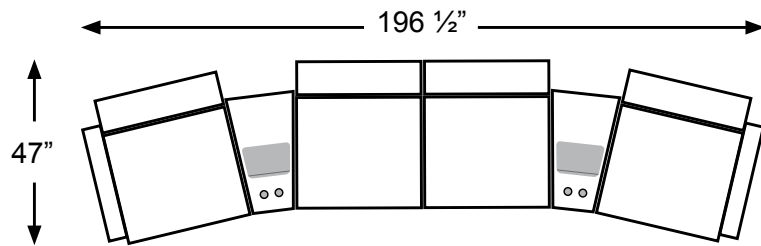

Features & Benefits

- Gravity operated, multi-position mechanisms for a smooth, controlled reclining motion
- Add the Power option with built-in USB charger for a quick, whisper-smooth recline at the push of a button
- Our patent pending bracketing system prevents the units from being shifted and separating apart.
- Exclusive PerformaWeave® chaise pad technology provides a cooler, more durable and comfortable seating experience
- The Space Saver® reclining mechanism allows for positioning of recliner at the closest proximity to the wall in the market
- Convenient removable backs for ease in handling
- Durable hardwood frames that are doweled, screwed and glued for long-lasting construction

Measurements are approximate

Fabric
Wedged Console - M2RC

Leather Match
Wedged Console - M2CC

Fabric
Armless Recliner - M760R4A
Power Armless - M760RP4A
Armless Chair - M760RA

Leather Match
Armless Recliner - M760C4A
Power Armless - M760CP4A
Armless Chair - M760CA

Fabric
Recliner (Left Arm) - M760R4L
Power (Left Arm) - M760RP4L
Recliner (Right Arm) - M760R4R
Power (Right Arm) - M760RP4R

Leather Match
Recliner (Left Arm) - M760C4L
Power (Left Arm) - M760CP4L
Recliner (Right Arm) - M760C4R
Power (Right Arm) - M760CP4R