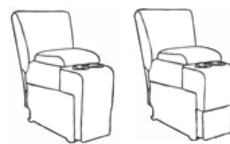

Features & Benefits

- Gravity operated, multi-position mechanisms for a smooth, controlled reclining motion
- Add the Power option with built-in USB charger for a quick, whisper-smooth recline at the push of a button
- Our patent pending bracketing system prevents the units from being shifted and separating apart.
- Exclusive PerformaWeave® chaise pad technology provides a cooler, more durable and comfortable seating experience
- The Space Saver® reclining mechanism allows for positioning of recliner at the closest proximity to the wall in the market
- Convenient removable backs for ease in handling
- Durable hardwood frames that are doweled, screwed and glued for long-lasting construction

Measurements are approximate

Fabric
Wedged Console - M2RC

Leather Match
Wedged Console - M2CC