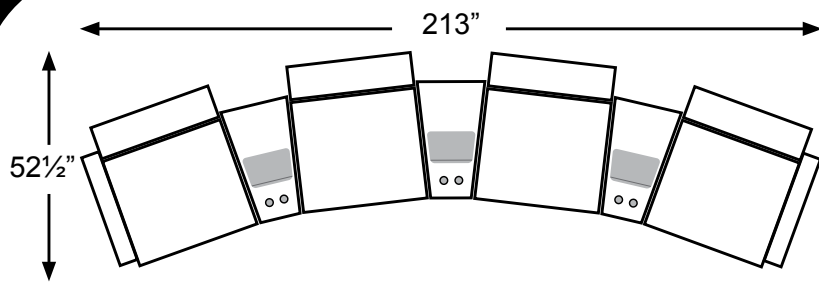

## Features & Benefits

- Gravity operated, multi-position mechanisms for a smooth, controlled reclining motion
- Add the Power option with built-in USB charger for a quick, whisper-smooth recline at the push of a button
- Our patent pending bracketing system prevents the units from being shifted and separating apart.
- Exclusive PerformaWeave® chaise pad technology provides a cooler, more durable and comfortable seating experience
- The Space Saver® reclining mechanism allows for positioning of recliner at the closest proximity to the wall in the market
- Convenient removable backs for ease in handling
- Durable hardwood frames that are doweled, screwed and glued for long-lasting construction