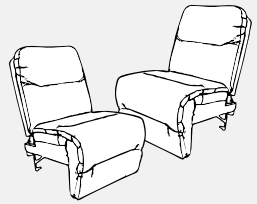

# BODIE COLLECTION

**Manual Recliner (Left Arm) - M760R4L / M760C4L\***  
**Power Recliner (Left Arm) - M760RP4L / M760CP4L\***  
**Manual Recliner (Right Arm) - M760R4R / M760C4R\***  
**Power Recliner (Right Arm) - M760RP4R / M760CP4R\***

Unit	Seat
H: 40"	H: 20"
W: 32 1/2"	W: 21"
D: 40"	D: 22"

**Armless Chair - M760RA / M760CA\***  
**Armless Manual Recliner - M760R4A / M760C4A\***  
**Armless Power Recliner - M760RP4A / M760CP4A\***

Unit	Seat
H: 40"	H: 20"
W: 24"	W: 23"
D: 40"	D: 22"

**Corner Wedge - M760RW / M760CW\***

Unit	Seat
H: 40"	H: 20"
W: 62 1/2"	W: 43"
D: 38"	D: 24"

**Console - MIRC / MICC\***

Unit
H: 35"
W: 13"
D: 35 1/2"

**Wedged Console - M2RC / M2CC\***

Unit
H: 35"
W: 20 1/2"
D: 35 1/2"

*\* Leather option*

Scan with your smart device's camera to learn more!

The Bodie features a zipper in the upper and lower back for access to the premium cushioning fibers, allowing you to add more for a firmer comfort or take some out for a plusher feel.