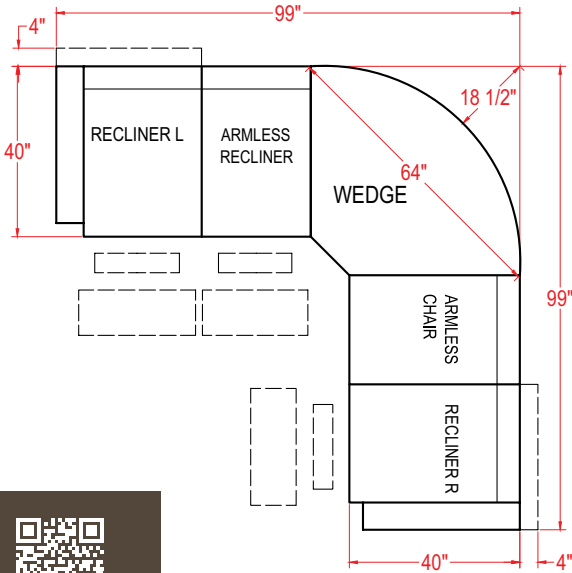

# BODIE COLLECTION

**Manual Recliner (Left Arm) - M760R4L / M760C4L\***  
**Power Recliner (Left Arm) - M760RP4L / M760CP4L\***  
**Manual Recliner (Right Arm) - M760R4R / M760C4R\***  
**Power Recliner (Right Arm) - M760RP4R / M760CP4R\***

Unit	Seat
H: 40"	H: 20"
W: 32 1/2"	W: 21"
D: 40"	D: 22"

**Armless Chair - M760RA / M760CA\***  
**Armless Manual Recliner - M760R4A / M760C4A\***  
**Armless Power Recliner - M760RP4A / M760CP4A\***

Unit	Seat
H: 40"	H: 20"
W: 24"	W: 23"
D: 40"	D: 22"

**Corner Wedge - M760RW / M760CW\***

Unit	Seat
H: 40"	H: 20"
W: 62 1/2"	W: 43"
D: 38"	D: 24"

**Console - MIRC / MICC\***

Unit
H: 35"
W: 13"
D: 35 1/2"

**Wedged Console - M2RC / M2CC\***

Unit
H: 35"
W: 20 1/2"
D: 35 1/2"

All measurements are approximate.