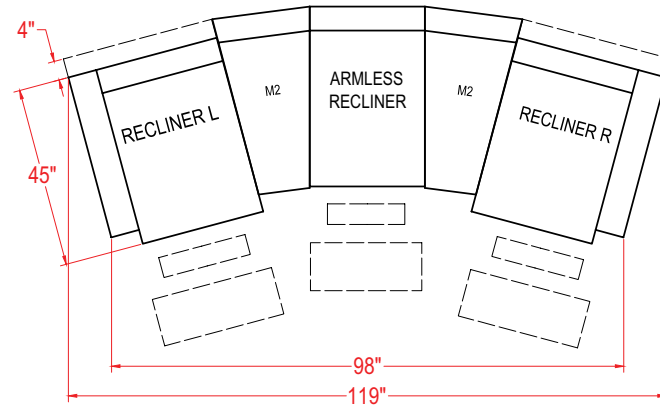

BODIE COLLECTION

Manual Recliner (Left Arm) - M760R4L / M760C4L*
Power Recliner (Left Arm) - M760RP4L / M760CP4L*
Manual Recliner (Right Arm) - M760R4R / M760C4R*
Power Recliner (Right Arm) - M760RP4R / M760CP4R*

Unit	Seat
H: 40"	H: 20"
W: 32 1/2"	W: 21"
D: 40"	D: 22"

Armless Chair - M760RA / M760CA*
Armless Manual Recliner - M760R4A / M760C4A*
Armless Power Recliner - M760RP4A / M760CP4A*

Unit	Seat
H: 40"	H: 20"
W: 24"	W: 23"
D: 40"	D: 22"

Corner Wedge - M760RW / M760CW*

Unit	Seat
H: 40"	H: 20"
W: 62 1/2"	W: 43"
D: 38"	D: 24"

Console - MIRC / MICC*

Unit
H: 35"
W: 13"
D: 35 1/2"

Wedged Console - M2RC / M2CC*

Unit
H: 35"
W: 20 1/2"
D: 35 1/2"

* Leather option

Scan with your smart device's camera to learn more!

The Bodie features a zipper in the upper and lower back for access to the premium cushioning fibers, allowing you to add more for a firmer comfort or take some out for a plusher feel.

Innovative seat cushion technology, called Performa Weave®, is cooler, more durable and comfortable than standard foam.

Outside recliners come with metallic pewter buttons with built-in USB charger.

Our patented bracketing system prevents the units from being shifted and separating apart.

All measurements are approximate.