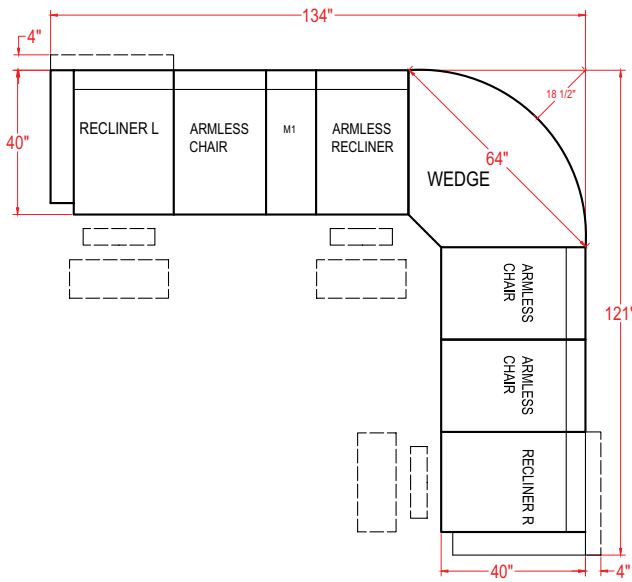

# BODIE COLLECTION

**Manual Recliner (Left Arm) - M760R4L / M760C4L\***  
**Power Recliner (Left Arm) - M760RP4L / M760CP4L\***  
**Manual Recliner (Right Arm) - M760R4R / M760C4R\***  
**Power Recliner (Right Arm) - M760RP4R / M760CP4R\***

Unit	Seat
H: 40"	H: 20"
W: 32 1/2"	W: 21"
D: 40"	D: 22"

**Armless Chair - M760RA / M760CA\***  
**Armless Manual Recliner - M760R4A / M760C4A\***  
**Armless Power Recliner - M760RP4A / M760CP4A\***

Unit	Seat
H: 40"	H: 20"
W: 24"	W: 23"
D: 40"	D: 22"

**Corner Wedge - M760RW / M760CW\***

Unit	Seat
H: 40"	H: 20"
W: 62 1/2"	W: 43"
D: 38"	D: 24"

**Console - MIRC / MICC\***

Unit
H: 35"
W: 13"
D: 35 1/2"

**Wedged Console - M2RC / M2CC\***

Unit
H: 35"
W: 20 1/2"
D: 35 1/2"

All measurements are approximate.