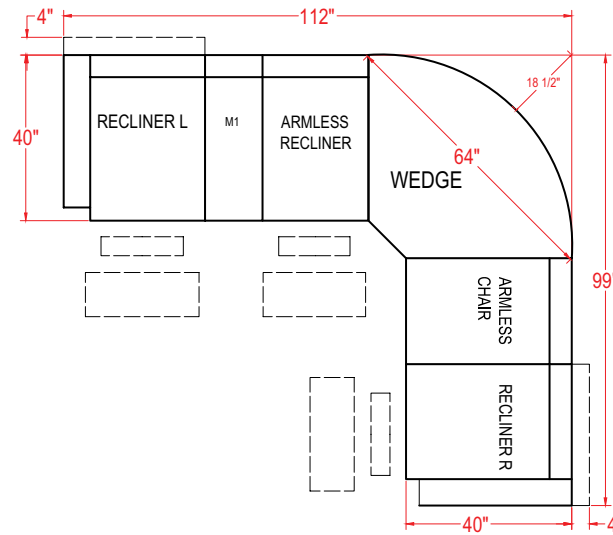

# BODIE COLLECTION

**Manual Recliner (Left Arm) - M760R4L / M760C4L\***  
**Power Recliner (Left Arm) - M760RP4L / M760CP4L\***  
**Manual Recliner (Right Arm) - M760R4R / M760C4R\***  
**Power Recliner (Right Arm) - M760RP4R / M760CP4R\***

Unit	Seat
H: 40"	H: 20"
W: 32 1/2"	W: 21"
D: 40"	D: 22"

**Armless Chair - M760RA / M760CA\***  
**Armless Manual Recliner - M760R4A / M760C4A\***  
**Armless Power Recliner - M760RP4A / M760CP4A\***

Unit	Seat
H: 40"	H: 20"
W: 24"	W: 23"
D: 40"	D: 22"

**Corner Wedge - M760RW / M760CW\***

Unit	Seat
H: 40"	H: 20"
W: 62 1/2"	W: 43"
D: 38"	D: 24"

**Console - MIRC / MICC\***

Unit
H: 35"
W: 13"
D: 35 1/2"

**Wedged Console - M2RC / M2CC\***

Unit
H: 35"
W: 20 1/2"
D: 35 1/2"

All measurements are approximate.