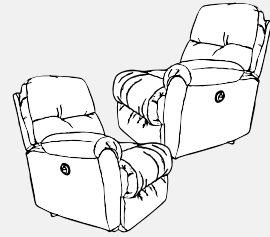

# BODIE COLLECTION

**MADE IN THE**  
  
**USA\***

\*Made in the USA of domestic & globally sourced components.

Console Storage • Drink Holders • Drawer Storage

Also available in Leather!

  
**Best**  
HOME FURNISHINGS

Unit	Seat
H: 40"	H: 20"
W: 32 1/2"	W: 21"
D: 40"	D: 22"

**Armless Chair - M760RA / M760CA\***  
**Armless Manual Recliner - M760R4A / M760C4A\***  
**Armless Power Recliner - M760RP4A / M760CP4A\***

Unit	Seat
H: 40"	H: 20"
W: 24"	W: 23"
D: 40"	D: 22"

*\* Leather option*

Scan with your smart device's camera to learn more!

The Bodie features a zipper in the upper and lower back for access to the premium cushioning fibers, allowing you to add more for a firmer comfort or take some out for a plusher feel.

Innovative seat cushion technology, called Performa Weave®, is cooler, more durable and comfortable than standard foam.

Outside recliners come with metallic pewter buttons with built-in USB charger.

Our patented bracketing system prevents the units from being shifted and separating apart.