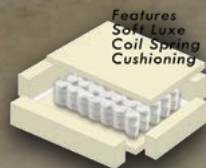

ANNABEL SECTIONAL

SEE BACK FOR DETAILS!

MADE IN THE

USA *

*Made in the USA of domestic & globally sourced components.

Best
HOME FURNISHINGS

ANNABEL SECTIONAL

Thousands of options, all comfortably *unique*

Scan with your smart device's camera to learn more!

1. Choose Your Finish

Tapered Leg

Dark Walnut
DW

Espresso
E

Riverloom
R

2. Choose Your Fabric

Over 700 fabrics in a variety of colors, patterns and styles to choose for your furniture, pillows and welts.