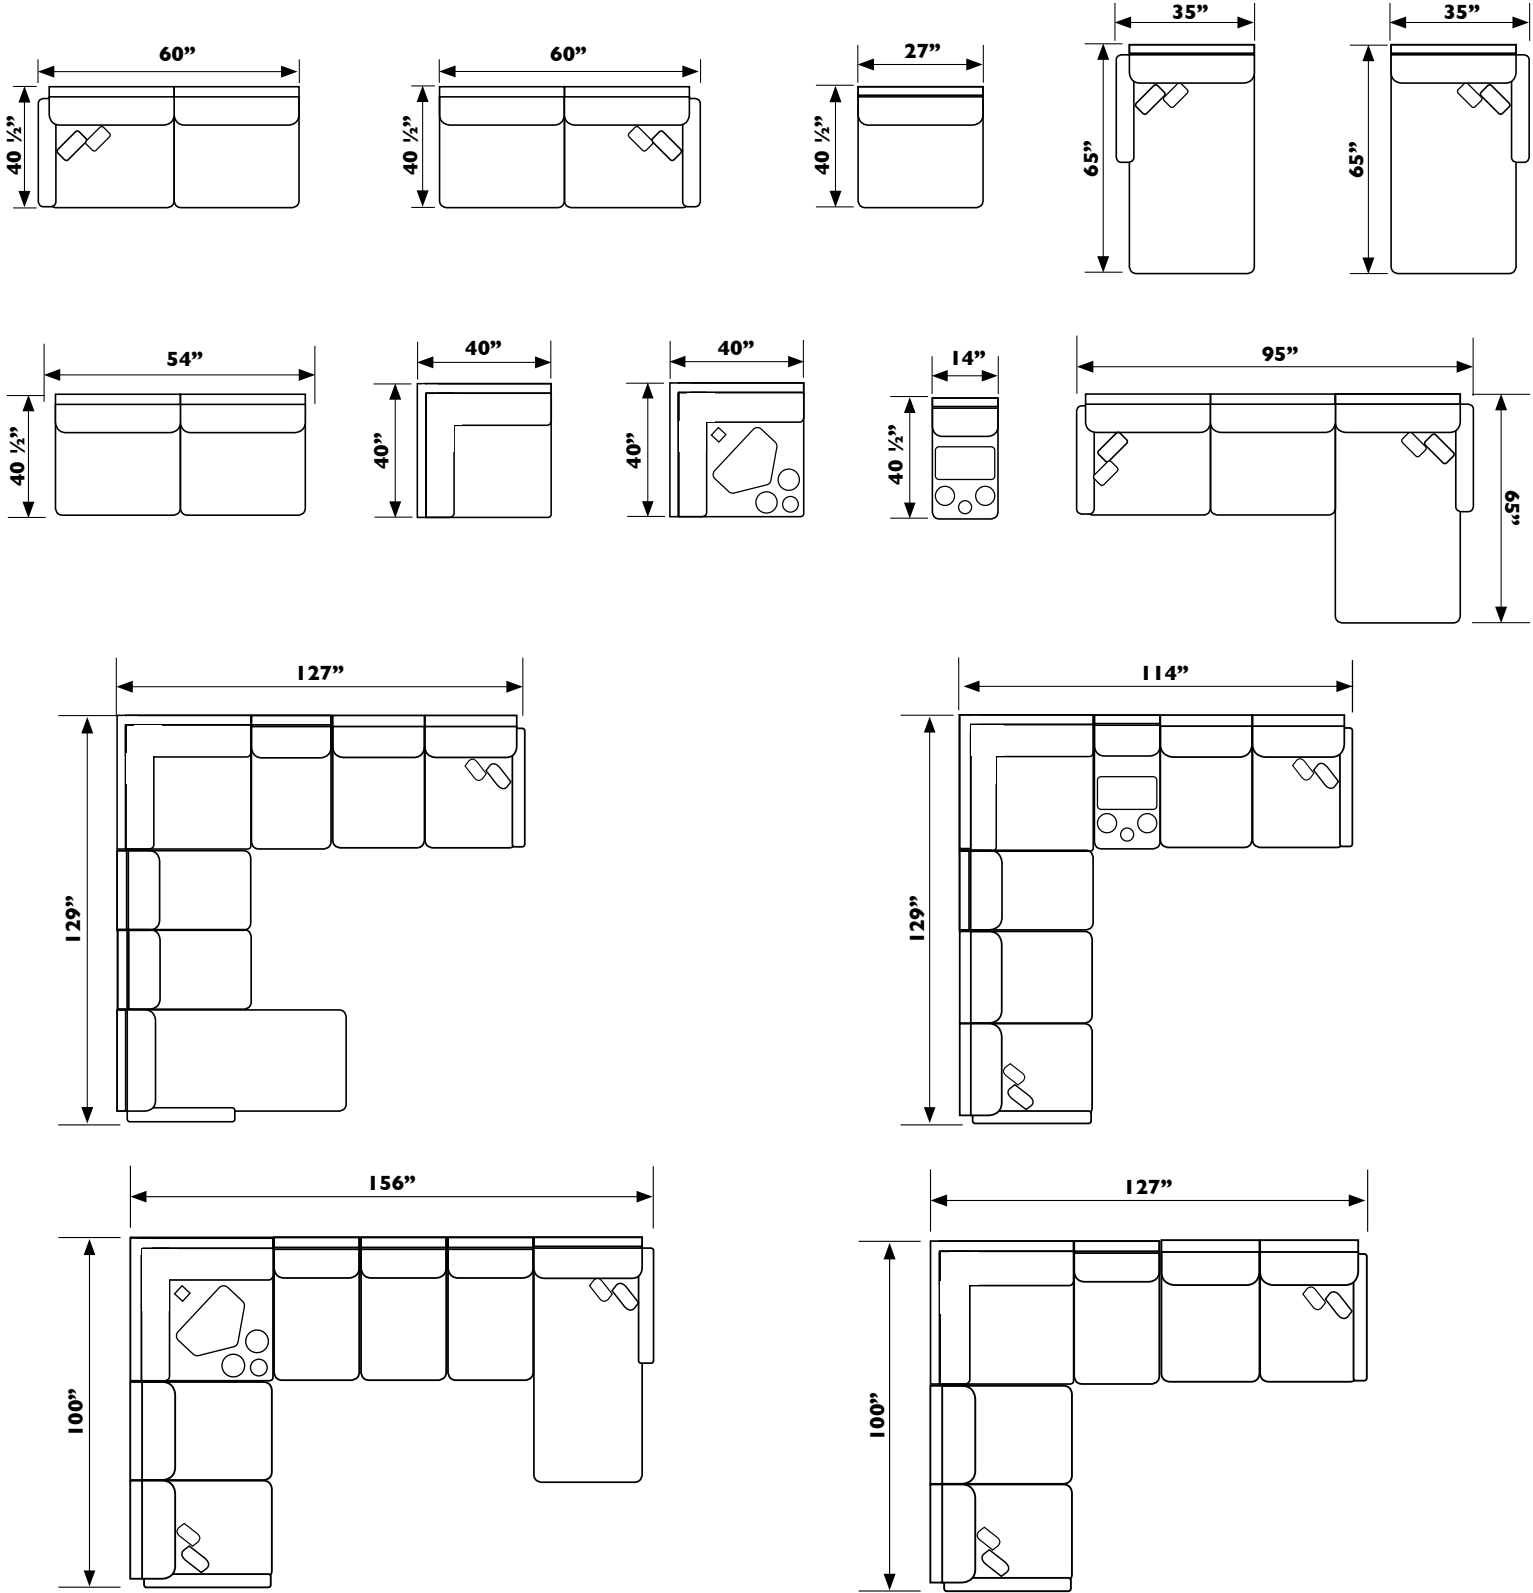

# DOVELY SECTIONAL

**M25CL - Chaise (Left Arm)\***  
**M25CR - Chaise (Right Arm)\***  
 Comes with built in USB charger

UNIT	SEAT
H: 37 1/2"	H: 19 1/2"
W: 35"	W: 27 1/2"
D: 65"	D: 22 1/2"

**M25LL - Loveseat (Left Arm)\***  
**M25LR - Loveseat (Right Arm)\***  
 Comes with built in USB charger

UNIT	SEAT
H: 37 1/2"	H: 19 1/2"
W: 60"	W: 54 1/2"
D: 40 1/2"	D: 22 1/2"

**M25AL - Armless Loveseat**

UNIT	SEAT
H: 37 1/2"	H: 19 1/2"
W: 54"	W: 55 1/2"
D: 40 1/2"	D: 22 1/2"

**M25AC - Armless Chair**

UNIT	SEAT
H: 37 1/2"	H: 19 1/2"
W: 27"	W: 27 1/2"
D: 40 1/2"	D: 22 1/2"

**M25W - Wedge**

UNIT	SEAT
H: 37 1/2"	H: 19 1/2"
W: 40"	W: 22 1/2"
D: 40"	D: 22 1/2"

**M25WC - Wedge Console**  
 Comes with built-in dual USB charger, a wireless charger & drink holders

UNIT
H: 37 1/2"
W: 40"
D: 40"

**M25DC - Drawer Console**  
 Comes with wireless charger and 2 drink holders

UNIT
H: 37 1/2"
W: 14"
D: 40 1/2"