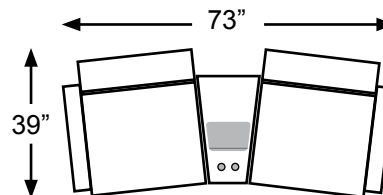

Family Theater Seating

Cellphone use
NOT prohibited
during movie.

Fabric
M2RC - Wedged Console
M2RD - Wedged Console w/ Drawer

Leather/Vinyl
M2CC - Wedged Console
M2CD - Wedged Console w/ Drawer

Fabric
M760R4A - Armless Recliner
M760RP4A - Power Armless
M760RA - Armless Chair

Leather/Vinyl
M760C4A - Armless Recliner
M760CP4A - Power Armless
M760CA - Armless Chair

Features & Benefits

- Gravity operated, multi-position mechanisms for a smooth, controlled reclining motion with inside handle for a stylish look
- Power option allows for a quick, whisper-smooth recline at the touch of a button
- Our patent pending bracketing system prevents the units from being shifted and separating apart.
- Modular seats allow for endless configurations to fit your style
- The Space Saver® reclining mechanism allows for positioning of recliner at the closest proximity to the wall in the market
- Convenient removable backs for ease in handling
- Durable hardwood frames that are doweled, screwed and glued for long-lasting construction

Fabric
M760R4L - Recliner (Left Arm)
M760RP4L - Power (Left Arm)
M760R4R - Recliner (Right Arm)
M760RP4R - Power (Right Arm)

Leather/Vinyl
M760C4L - Recliner (Left Arm)
M760CP4L - Power (Left Arm)
M760C4R - Recliner (Right Arm)
M760CP4R - Power (Right Arm)