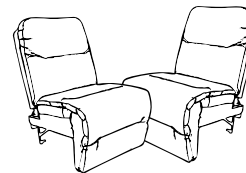

Family Theater Seating

Bodie Collection

Best
Home Furnishings®

*Best Home Furnishings products are made in the USA of domestic and globally sourced components.

Family Theater Seating

Cellphone use
NOT prohibited
during movie.

Fabric
M2RC - Wedged Console
M2RD - Wedged Console w/ Drawer

Leather/Vinyl
M2CC - Wedged Console
M2CD - Wedged Console w/ Drawer

Fabric
M760R4A - Armless Recliner
M760RP4A - Power Armless
M760RA - Armless Chair

Leather/Vinyl
M760C4A - Armless Recliner
M760CP4A - Power Armless
M760CA - Armless Chair

Features & Benefits

- Gravity operated, multi-position mechanisms for a smooth, controlled reclining motion with inside handle for a stylish look
- Power option allows for a quick, whisper-smooth recline at the touch of a button
- Our patent pending bracketing system prevents the units from being shifted and separating apart.
- Modular seats allow for endless configurations to fit your style
- The Space Saver® reclining mechanism allows for positioning of recliner at the closest proximity to the wall in the market
- Convenient removable backs for ease in handling
- Durable hardwood frames that are doweled, screwed and glued for long-lasting construction