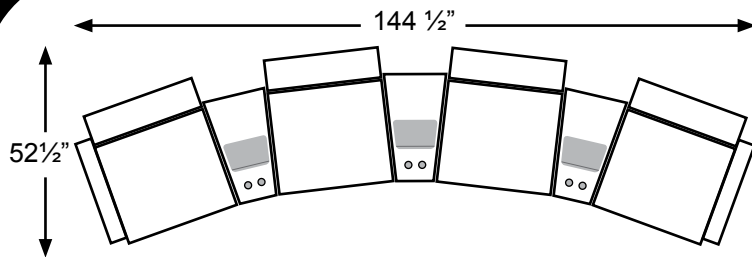

Family Theater Seating

Cellphone use
NOT prohibited
during movie.

Fabric
M2RC - Wedged Console
M2RD - Wedged Console w/ Drawer

Leather/Vinyl
M2CC - Wedged Console
M2CD - Wedged Console w/ Drawer

Fabric
M760R4A - Armless Recliner
M760RP4A - Power Armless
M760RA - Armless Chair

Leather/Vinyl
M760C4A - Armless Recliner
M760CP4A - Power Armless
M760CA - Armless Chair

Features & Benefits

- Gravity operated, multi-position mechanisms for a smooth, controlled reclining motion with inside handle for a stylish look
- Power option allows for a quick, whisper-smooth recline at the touch of a button
- Our patent pending bracketing system prevents the units from being shifted and separating apart.
- Modular seats allow for endless configurations to fit your style
- The Space Saver® reclining mechanism allows for positioning of recliner at the closest proximity to the wall in the market
- Convenient removable backs for ease in handling
- Durable hardwood frames that are doweled, screwed and glued for long-lasting construction

Fabric
M760R4L - Recliner (Left Arm)
M760RP4L - Power (Left Arm)
M760R4R - Recliner (Right Arm)
M760RP4R - Power (Right Arm)

Leather/Vinyl
M760C4L - Recliner (Left Arm)
M760CP4L - Power (Left Arm)
M760C4R - Recliner (Right Arm)
M760CP4R - Power (Right Arm)