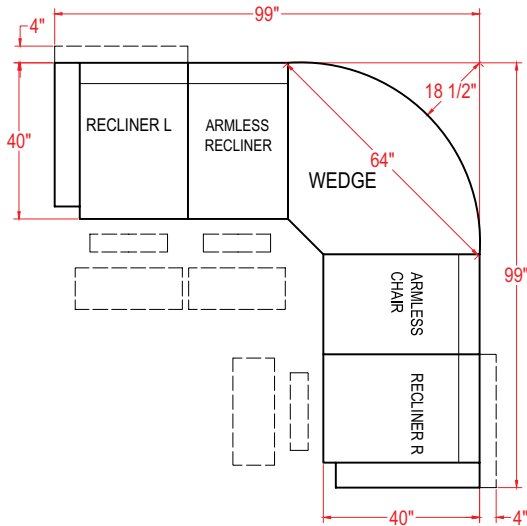

With the Bodie Sectional you get a contemporary flare with that traditional, down home comfort. Customize to fit your room and lifestyle, and explore the options of a soft-close drawer and power recliner!

Bodie Sectional