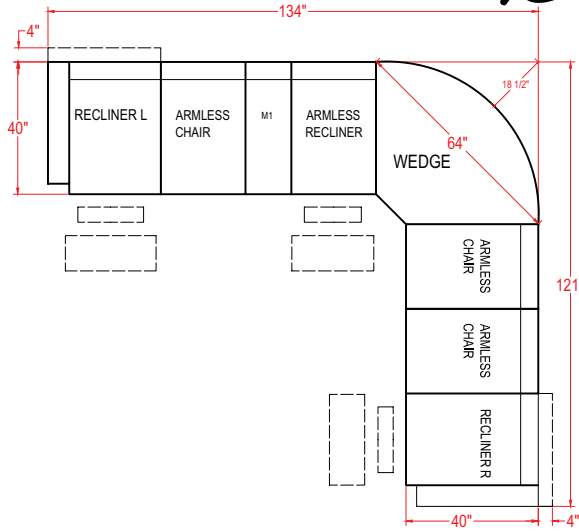

Bodie Sectional

Available in Fabric and Leather Match

- Manual Recliner (Left Arm) - M760R4L
- Power Recliner (Left Arm) - M760RP4L
- Manual Recliner (Right Arm) - M760R4R
- Power Recliner (Right Arm) - M760RP4R

Unit	Seat
H: 40"	H: 20"
W: 32"	W: 21"
D: 40"	D: 22"

- Armless Chair - M760RA
- Armless Manual Recliner - M760R4A
- Armless Power Recliner - M760RP4A

Unit	Seat
H: 40"	H: 20"
W: 24"	W: 23"
D: 40"	D: 22"

- Console - M1RC
- Console (Drawer) - M1RD

Unit
H: 35"
W: 13"
D: 35 1/2"

- Wedged Console - M2RC
- Wedged Console (Drawer) - M2RD

Unit
H: 35"
W: 20 1/2"
D: 35 1/2"

- Corner Wedge - M760RW

Unit	Seat
H: 40"	H: 20"
W: 62 1/2"	W: 43"
D: 38"	D: 24"

The Bodie features a zipper in the upper and lower back for access to the premium cushioning fibers, allowing you to add more for a firmer comfort or take some out for a plusher feel.

All measurements are approximate.

BestHF.com/BodieSectional