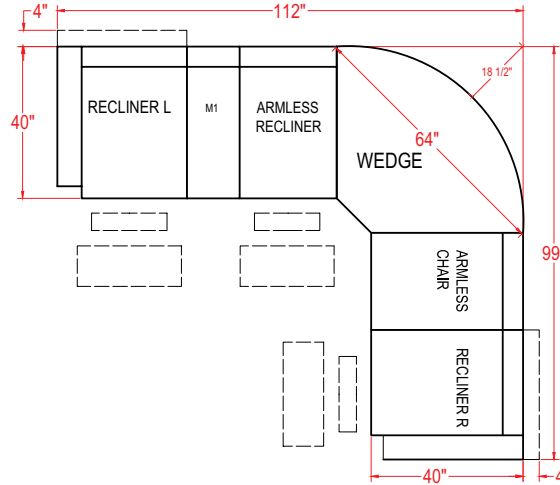

With the Bodie Sectional you get a contemporary flare with that traditional, down home comfort. Customize to fit your room and lifestyle, and explore the options of a soft-close drawer and power recliner!

Bodie Sectional