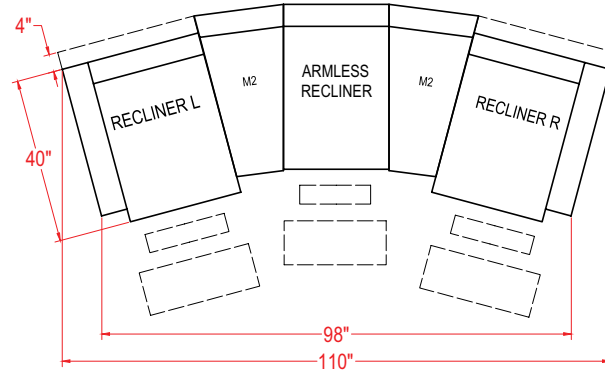

With the Bodie Sectional you get a contemporary flare with that traditional, down home comfort. Customize to fit your room and lifestyle, and explore the options of a soft-close drawer and power recliner!

Bodie Sectional