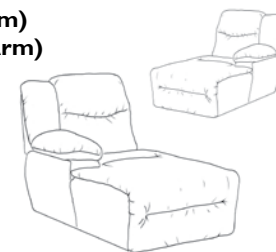

Mix...match...and relax. This transitionally styled reclining sectional features seven units from which you can choose, arrange and build a cozy oasis. The heavily padded, blown pillow-top arms match the wide, blown wings that beckon you sink into the thick, heavy seat pads that are built to last. Choose from your favorites, including the left/right motion loveseat, left/right pressback chaise lounge, armless recliner, armless chair and wedge, and, for added style, handles are neatly tucked away inside.

**M740RCL3 - Pushover Chaise (Left Arm)**  
**M740RCR3 - Pushover Chaise (Right Arm)**

Unit	Seat
H: 40"	H: 19 1/2"
W: 33"	W: 22"
D: 63"	D: 46"

**M740RW - Wedge**

Unit	Seat
H: 40"	H: 19 1/2"
W: 61"	W: 16-43"
D: 39"	D: 25"

**M740RA - Armless Chair**  
**M740RA4 - Armless Recliner**

Unit	Seat
H: 40"	H: 19 1/2"
W: 23 1/2"	W: 23 1/2"
D: 39"	D: 22"

**M740RLL4 - Reclining Loveseat (Left Arm)**  
**M740RLR4 - Reclining Loveseat (Right Arm)**

Unit	Seat
H: 41 1/2"	H: 20"
W: 58"	W: 46 1/2"
D: 38"	D: 20 1/2"