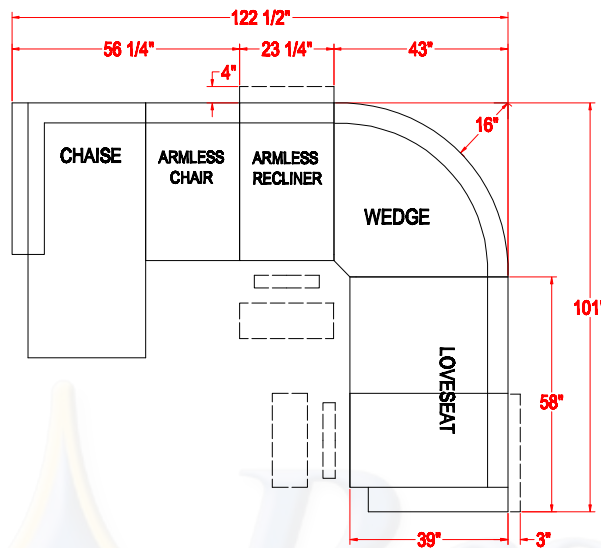

Mix...match...and relax. This transitionally styled reclining sectional features seven units from which you can choose, arrange and build a cozy oasis. The heavily padded, blown pillow-top arms match the wide, blown wings that beckon you sink into the thick, heavy seat pads that are built to last. Choose from your favorites, including the left/right motion loveseat, left/right pressback chaise lounge, armless recliner, armless chair and wedge, and, for added style, handles are neatly tucked away inside.

**M740RCL3 - Pushover Chaise (Left Arm)**  
**M740RCR3 - Pushover Chaise (Right Arm)**

Unit	Seat
H: 40"	H: 19 1/2"
W: 33"	W: 22"
D: 63"	D: 46"

**M740RW - Wedge**

Unit	Seat
H: 40"	H: 19 1/2"
W: 61"	W: 16-43"
D: 39"	D: 25"

**M740RA - Armless Chair**  
**M740RA4 - Armless Recliner**

Unit	Seat
H: 40"	H: 19 1/2"
W: 23 1/2"	W: 23 1/2"
D: 39"	D: 22"

**M740RLL4 - Reclining Loveseat (Left Arm)**  
**M740RLR4 - Reclining Loveseat (Right Arm)**

Unit	Seat
H: 41 1/2"	H: 20"
W: 58"	W: 46 1/2"
D: 38"	D: 20 1/2"