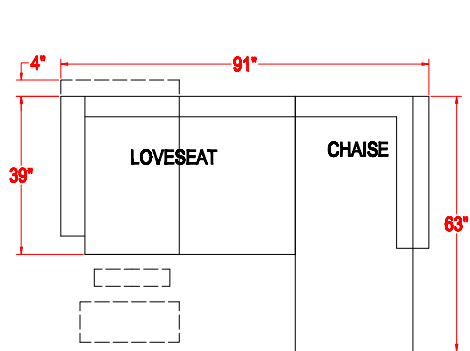

Mix...match...and relax. This transitionally styled reclining sectional features seven units from which you can choose, arrange and build a cozy oasis. The heavily padded, blown pillow-top arms match the wide, blown wings that beckon you sink into the thick, heavy seat pads that are built to last. Choose from your favorites, including the left/right motion loveseat, left/right pressback chaise lounge, armless recliner, armless chair and wedge, and, for added style, handles are neatly tucked away inside.

**M740RCL3 - Pushover Chaise (Left Arm)**  
**M740RCR3 - Pushover Chaise (Right Arm)**

Unit	Seat
H: 40"	H: 19 1/2"
W: 33"	W: 22"
D: 63"	D: 46"

**M740RW - Wedge**

Unit	Seat
H: 40"	H: 19 1/2"
W: 61"	W: 16-43"
D: 39"	D: 25"

**M740RA - Armless Chair**  
**M740RA4 - Armless Recliner**

Unit	Seat
H: 40"	H: 19 1/2"
W: 23 1/2"	W: 23 1/2"
D: 39"	D: 22"

**M740RLL4 - Reclining Loveseat (Left Arm)**  
**M740RLR4 - Reclining Loveseat (Right Arm)**

Unit	Seat
H: 41 1/2"	H: 20"
W: 58"	W: 46 1/2"
D: 38"	D: 20 1/2"