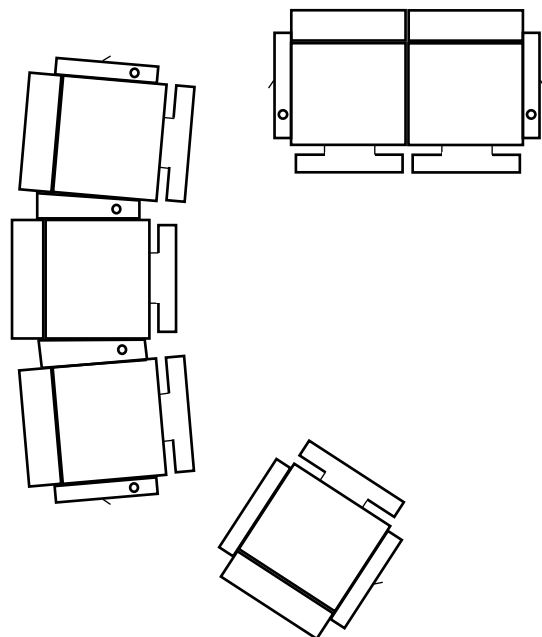

Family Theater Seating

Nicholson

Best
Home Furnishings®

Family Theater Seating

Cellphone use
NOT prohibited
during movie.

*Consult with dealer for available covers

- ### Features & Benefits
- Gravity operated, multi-position mechanisms for a smooth, controlled reclining motion
 - Padded chaise pad provides a comfortable, full leg support
 - Matching sofa, loveseat and recliner allows for endless configurations to fit your style
 - Recliners are available as a Wallhugger to save space or a glider, swivel glider or a rocker recliner for customized comfort
 - Convenient removable backs for ease in handling
 - Durable hardwood frames that are doweled, screwed and glued for long-lasting construction