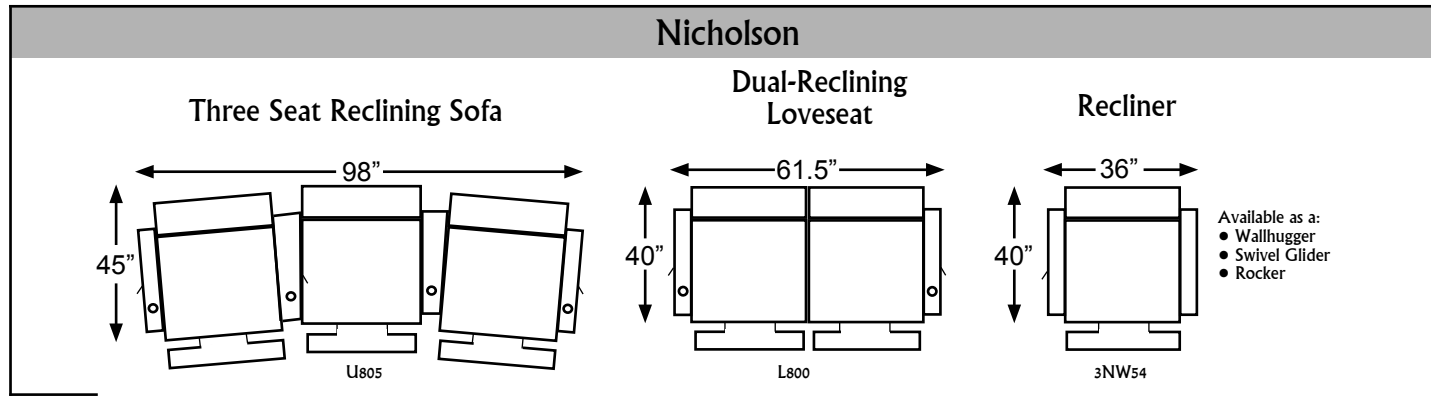

Family Theater Seating

Nicholson

Best
Home Furnishings®

Family Theater Seating

Cellphone use
NOT prohibited
during movie.

*Consult with dealer for available covers

- ### Features & Benefits
- Gravity operated, multi-position mechanisms for a smooth, controlled reclining motion
 - Padded chaise pad provides a comfortable, full leg support
 - Matching sofa, loveseat and recliner allows for endless configurations to fit your style
 - Recliners are available as a Wallhugger to save space or a glider, swivel glider or a rocker recliner for customized comfort
 - Convenient removable backs for ease in handling
 - Durable hardwood frames that are doweled, screwed and glued for long-lasting construction