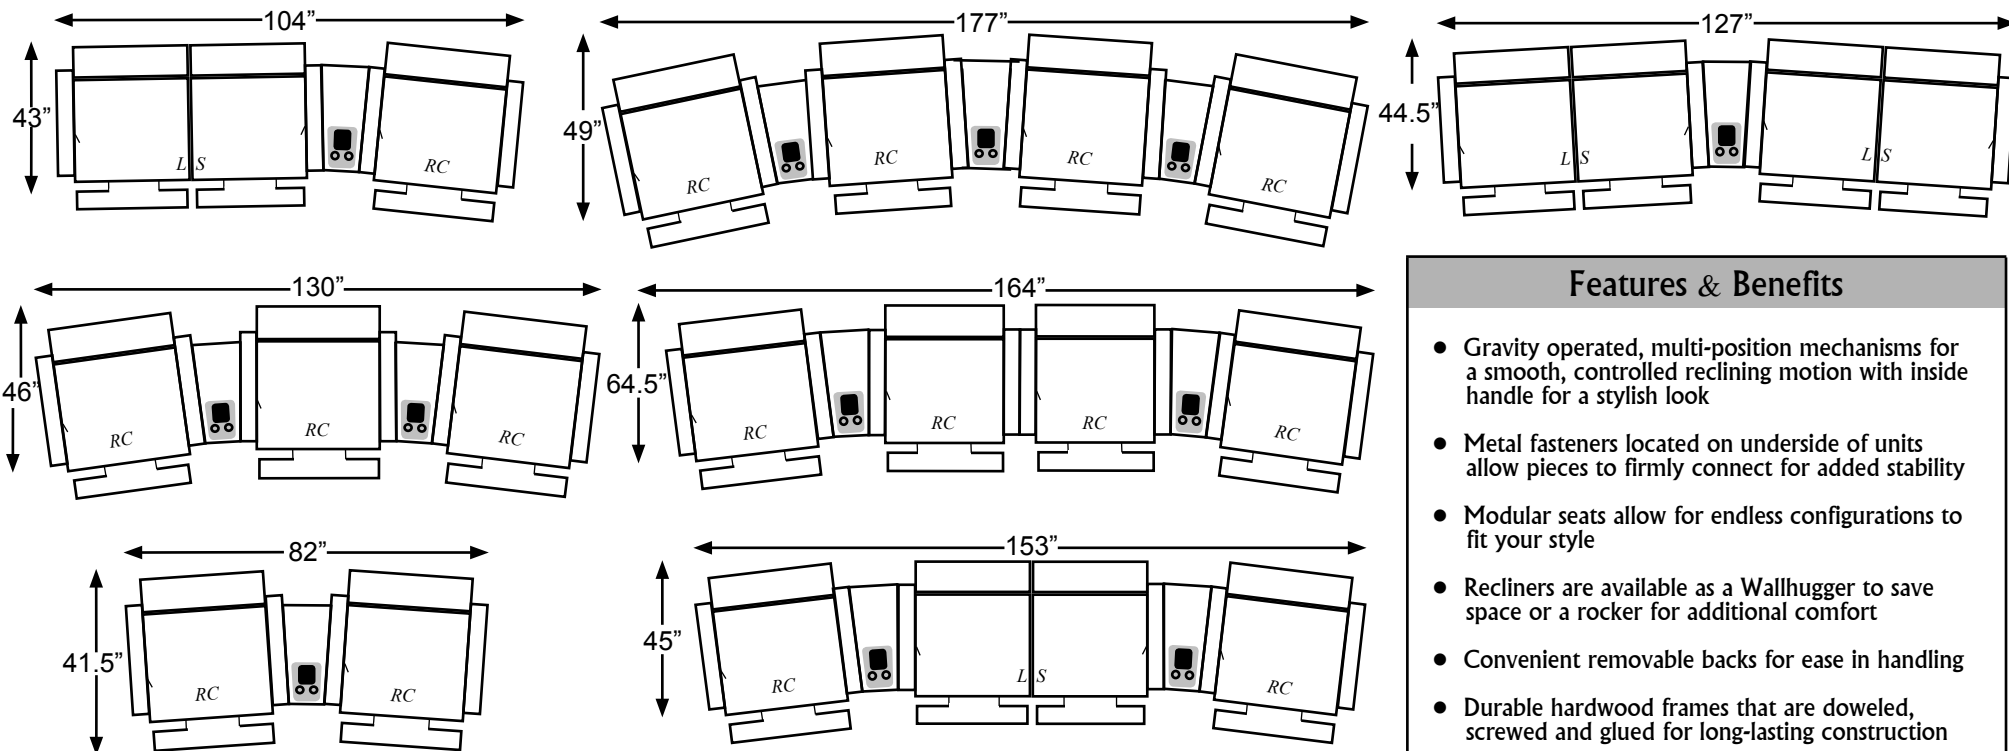

*Consult with dealer for available covers

Features & Benefits

- Gravity operated, multi-position mechanisms for a smooth, controlled reclining motion with inside handle for a stylish look
- Metal fasteners located on underside of units allow pieces to firmly connect for added stability
- Modular seats allow for endless configurations to fit your style
- Recliners are available as a Wallhugger to save space or a rocker for additional comfort
- Convenient removable backs for ease in handling
- Durable hardwood frames that are doweled, screwed and glued for long-lasting construction