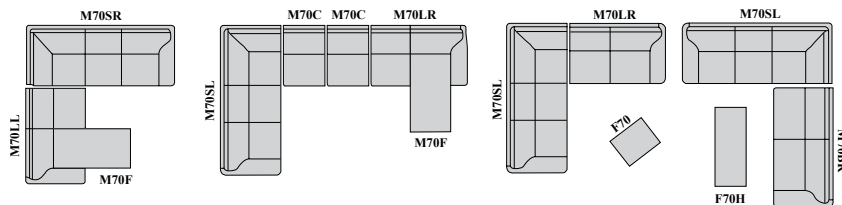

Hanway Collection

Adjustable. Flexible. Adaptable. Functionable.

www.BestHF.com

M70 SECTIONAL GROUP

Available with

There are countless configurations to match your home, here are just a few to get you started.

Dimensions

C70 Chair

37 1/2" h x 41 1/2" w x 37" d

L70 Loveseat

37 1/2" h x 68" w x 38" d

S70 Sofa OR

**S70B Sofa w/ Queen Sleeper OR
S70AB Air Mattress Sleeper**

37 1/2" h x 84" w x 38" d

M70LL Left Side Loveseat

37 1/2" h x 58 1/2" w x 38" d

M70LR Right Side Loveseat

37 1/2" h x 58 1/2" w x 38" d

M70SL Left Side Corner Sofa

37 1/2" h x 97 1/2" w x 38" d

M70SR Right Side Corner Sofa

37 1/2" h x 97 1/2" w x 38" d

**M70BL Left Side Loveseat w/
Full Sleeper
w/ Air Mattress Sleeper (M70ABL)**

37 1/2" h x 73" w x 38" d

**M70BR Right Side Loveseat w/
Full Sleeper
w/ Air Mattress Sleeper (M70ABR)**

37 1/2" h x 73" w x 38" d