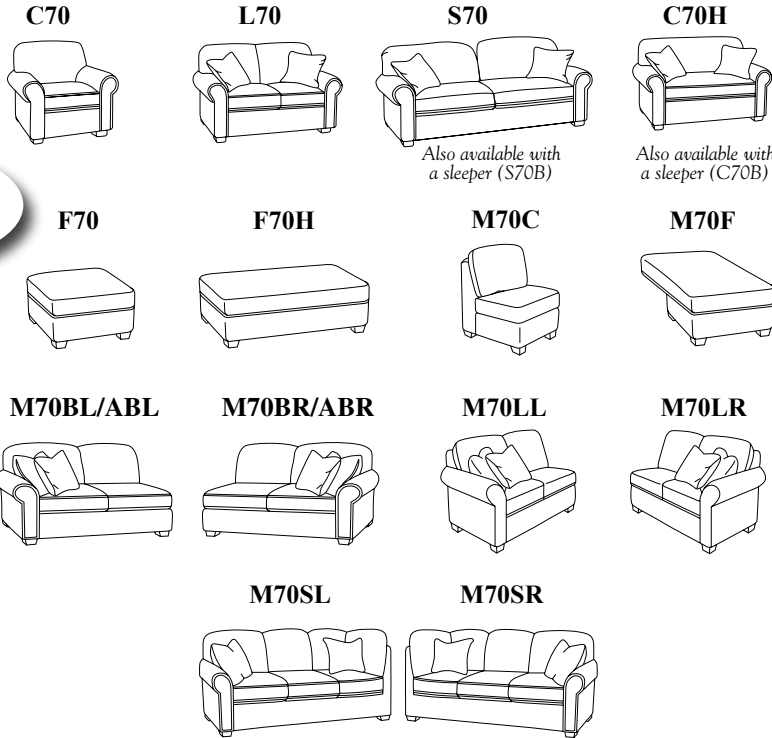

Hanway Collection

Adjustable. Flexible. Adaptable. Functionable.

www.BestHF.com

M70 SECTIONAL GROUP

Available with

There are countless configurations to match your home, here are just a few to get you started.

Dimensions

C70 Chair

37 1/2" h x 41 1/2" w x 37" d

L70 Loveseat

37 1/2" h x 68" w x 38" d

S70 Sofa OR

**S70B Sofa w/ Queen Sleeper OR
S70AB Air Mattress Sleeper**

37 1/2" h x 84" w x 38" d

M70LL Left Side Loveseat

37 1/2" h x 58 1/2" w x 38" d

M70LR Right Side Loveseat

37 1/2" h x 58 1/2" w x 38" d

M70SL Left Side Corner Sofa

37 1/2" h x 97 1/2" w x 38" d

M70SR Right Side Corner Sofa

37 1/2" h x 97 1/2" w x 38" d

**M70BL Left Side Loveseat w/
Full Sleeper
w/ Air Mattress Sleeper (M70ABL)**

37 1/2" h x 73" w x 38" d

**M70BR Right Side Loveseat w/
Full Sleeper
w/ Air Mattress Sleeper (M70ABR)**

37 1/2" h x 73" w x 38" d